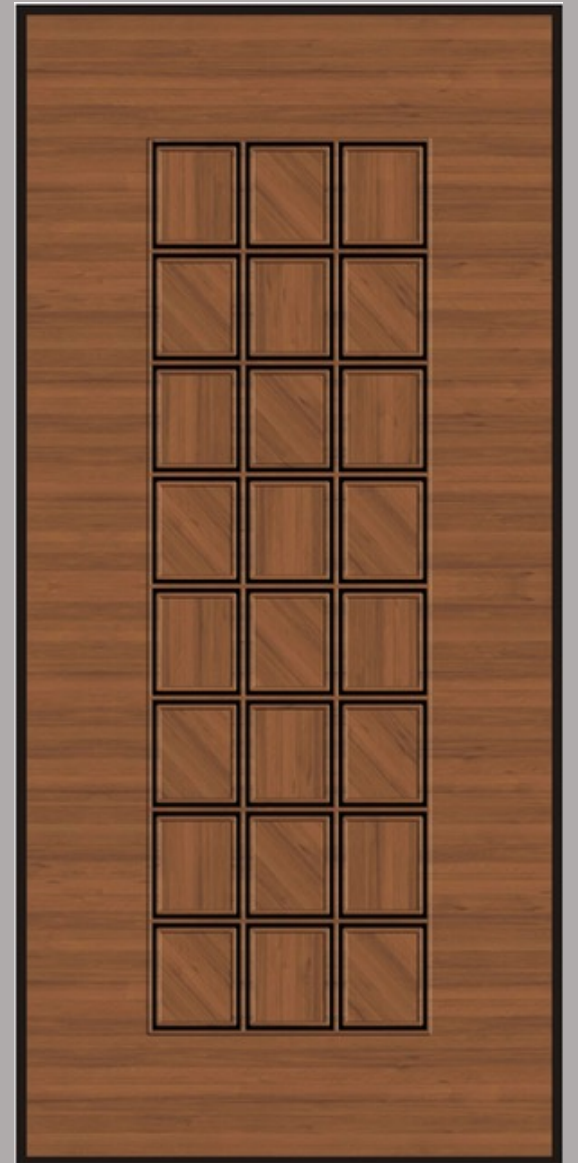

RCD-D0018

RCD-D0019

Height – 85/96 Inches  
Width – 31/39 Inches

Height – 85/96 Inches  
Width – 31/39 Inches

Height – 85/96 Inches  
Width – 24/30 Inches

Height – 72/84 Inches  
Width – 40/48 Inches

Height – 72/84 Inches  
Width – 31/34 Inches

Height – 72/84 Inches  
Width – 24/48 Inches

RCD-D0020

RCD-D0021

Height – 85/96 Inches  
Width – 31/39 Inches

Height – 85/96 Inches  
Width – 31/39 Inches

Height – 85/96 Inches  
Width – 24/30 Inches

Height – 72/84 Inches  
Width – 40/48 Inches