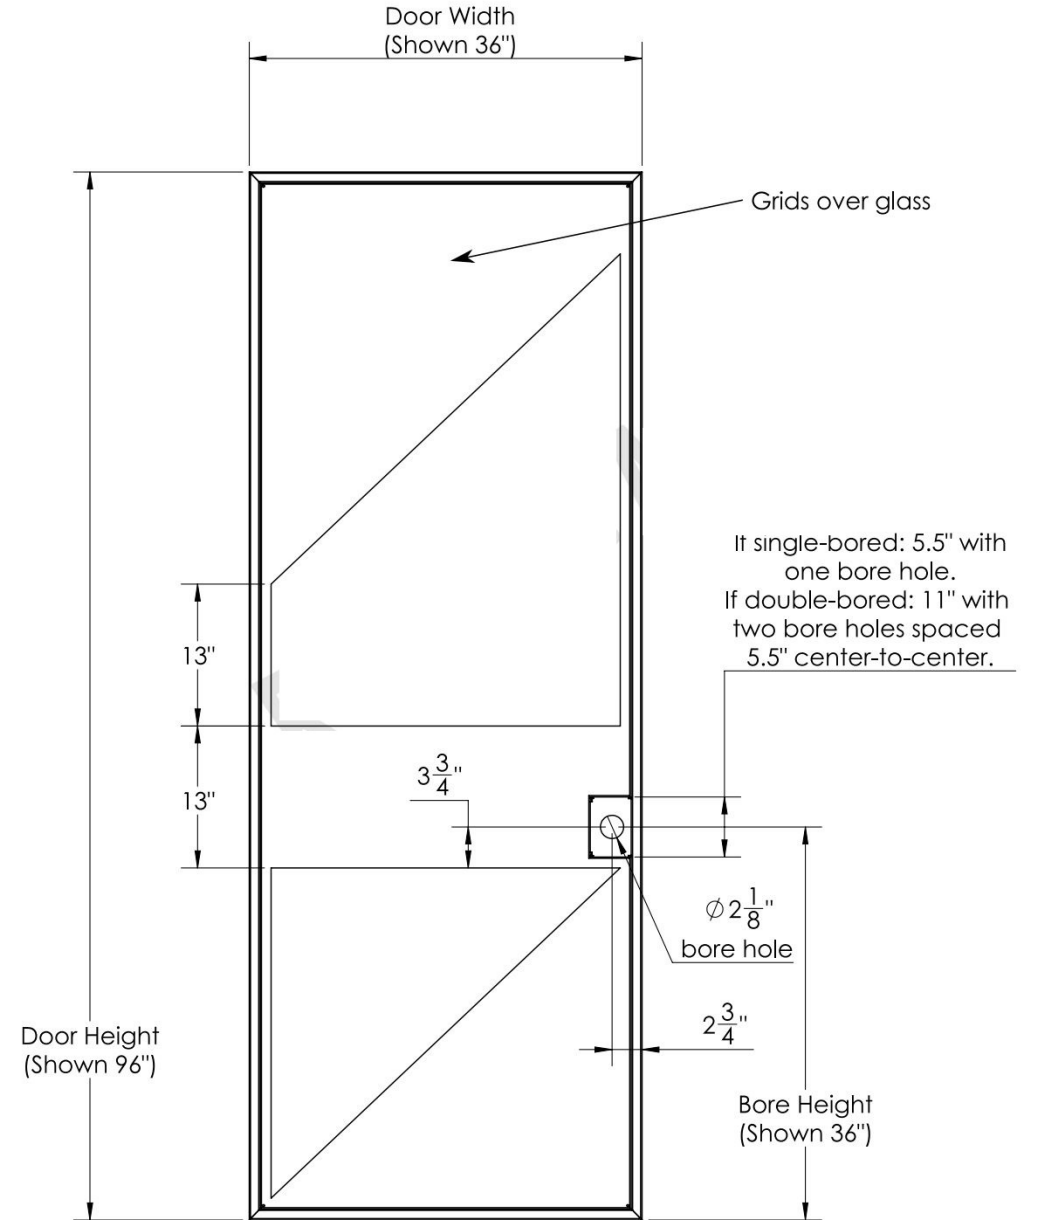

Width: 96 Inches (243 cm)
 Height: 36 Inches (91.44 cm)
 Thickness: 1.75 Inches (4.45 cm)
 2.25 Inches (5.71 cm)

Width: 96 Inches (243 cm)
 Height: 36 Inches (91.44 cm)
 Thickness: 1.75 Inches (4.45 cm)
 2.25 Inches (5.71 cm)