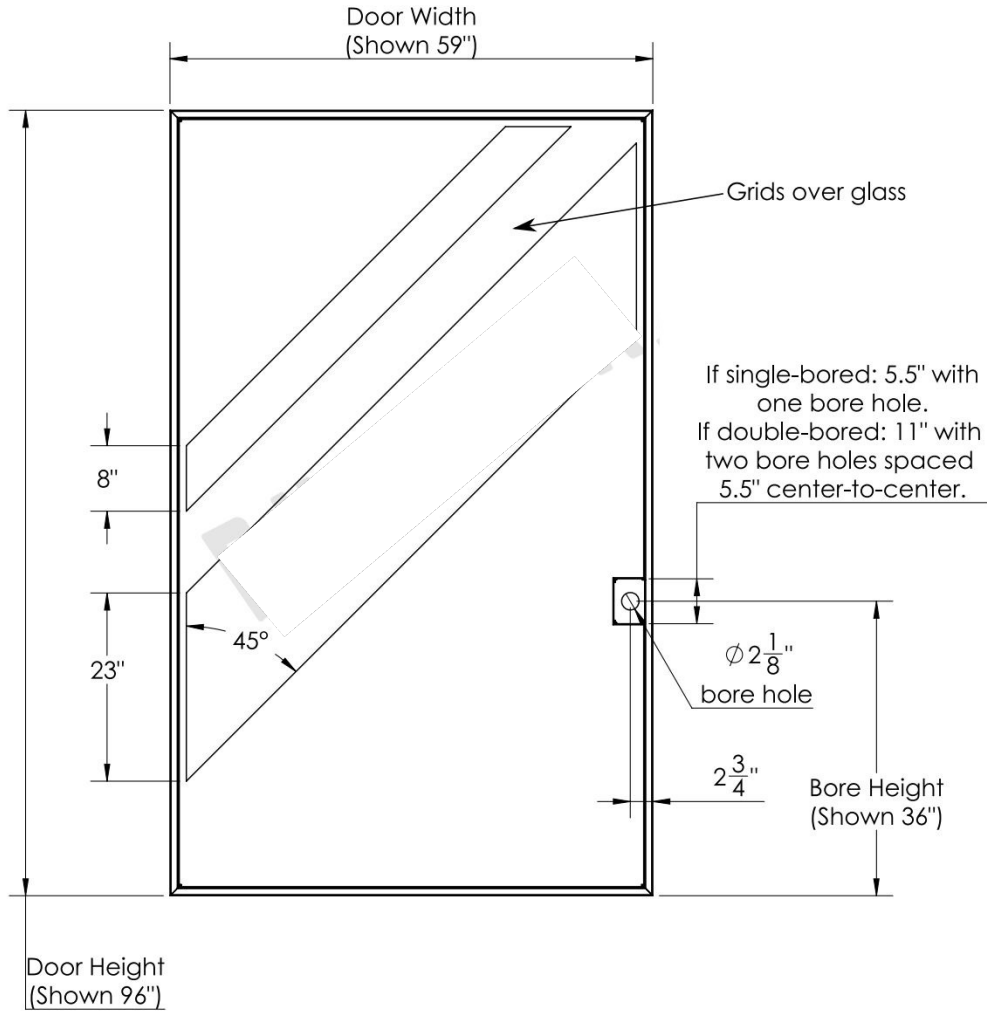

Width: 96 Inches (243 cm)
 Height: 36 Inches (91.44 cm)
 Thickness: 1.75 Inches (4.45 cm)
 2.25 Inches (5.71 cm)

Width: 96 Inches (243 cm)
 Height: 36 Inches (91.44 cm)
 Thickness: 1.75 Inches (4.45 cm)
 2.25 Inches (5.71 cm)