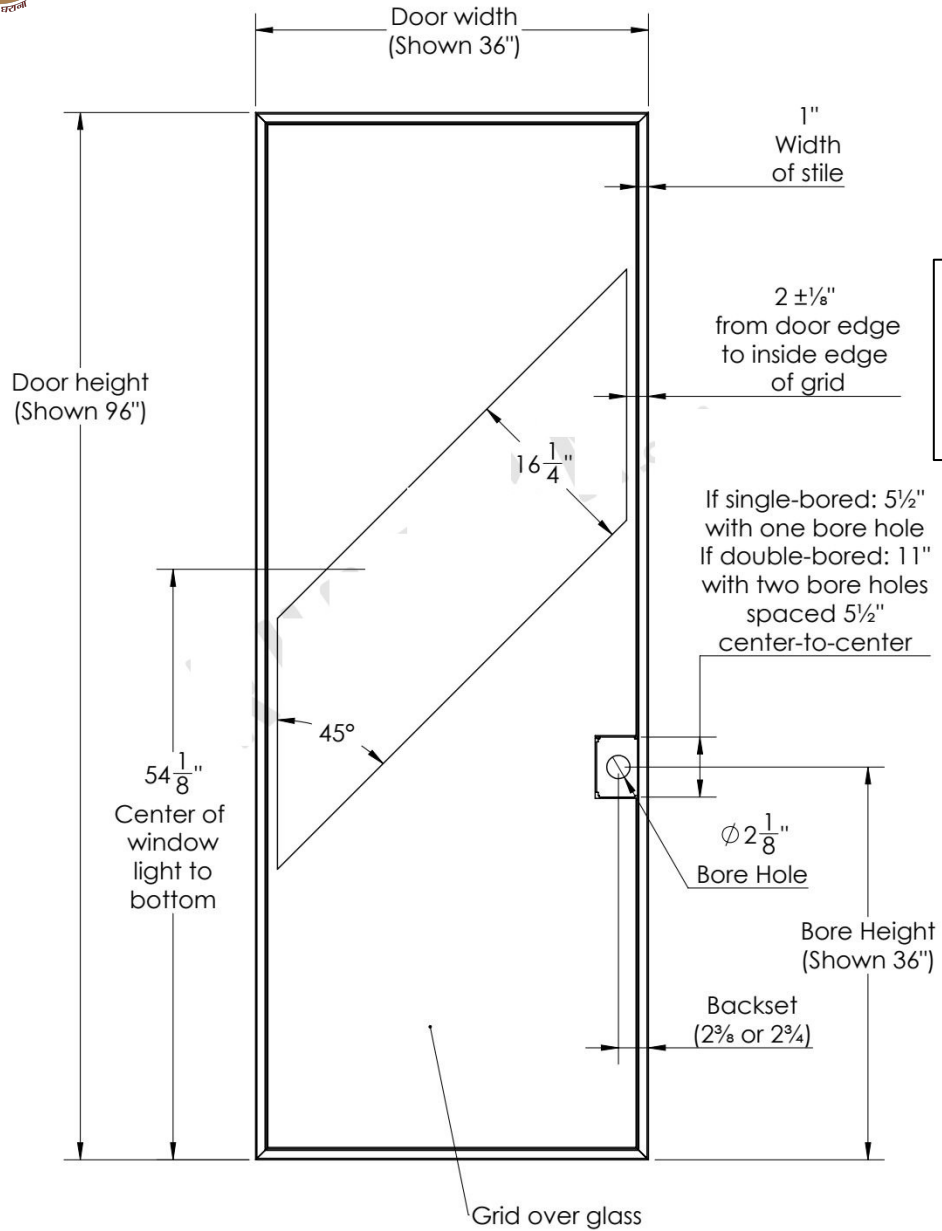

Width: 96 Inches (243 cm)
 Height: 36 Inches (91.44 cm)
 Thickness: 1.75 Inches (4.45 cm)
 2.25 Inches (5.71 cm)

Width: 96 Inches (243 cm)
 Height: 36 Inches (91.44 cm)
 Thickness: 1.75 Inches (4.45 cm)
 2.25 Inches (5.71 cm)