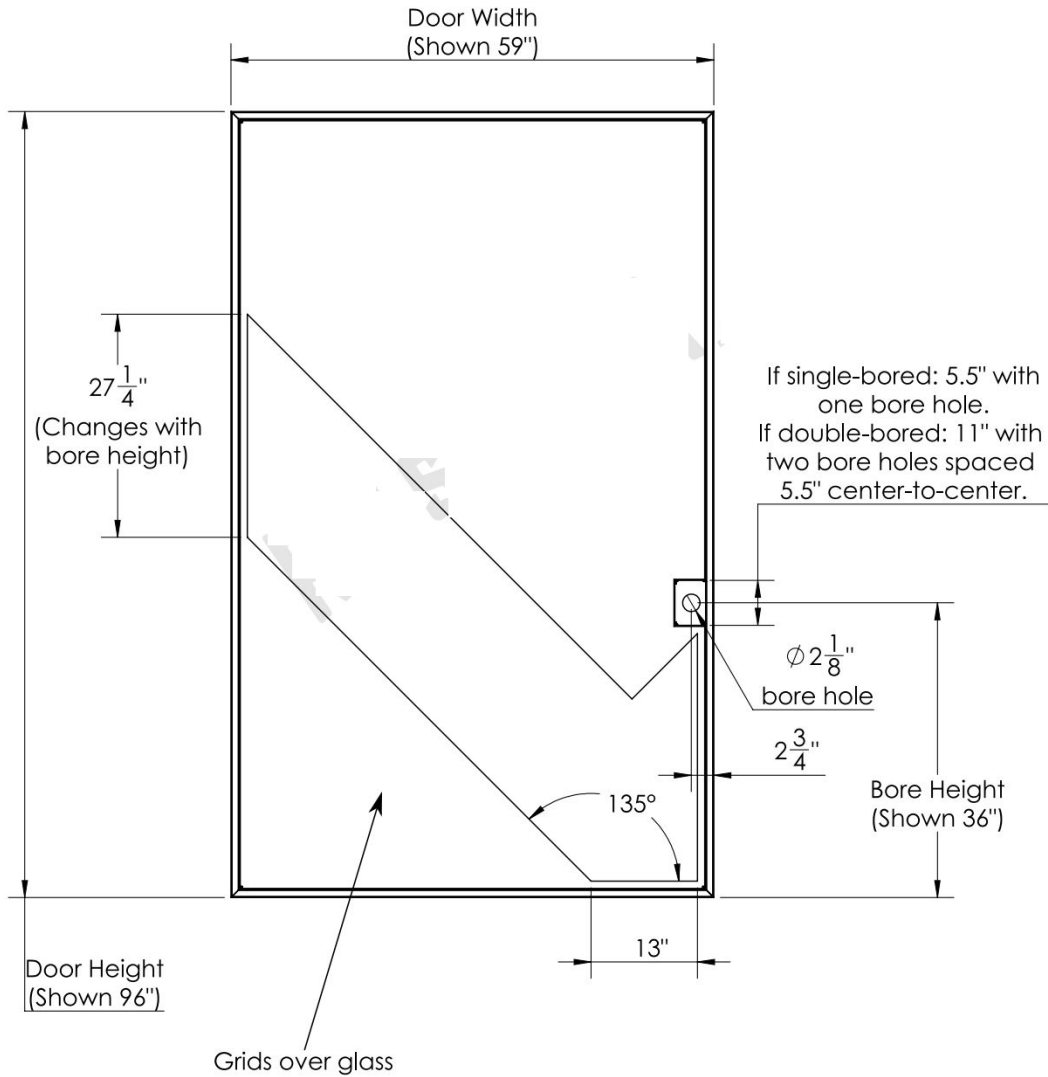

Width: 96 Inches (243 cm)
 Height: 36 Inches (91.44 cm)
 Thickness: 1.75 Inches (4.45 cm)
 2.25 Inches (5.71 cm)

Width: 96 Inches (243 cm)
 Height: 36 Inches (91.44 cm)
 Thickness: 1.75 Inches (4.45 cm)
 2.25 Inches (5.71 cm)