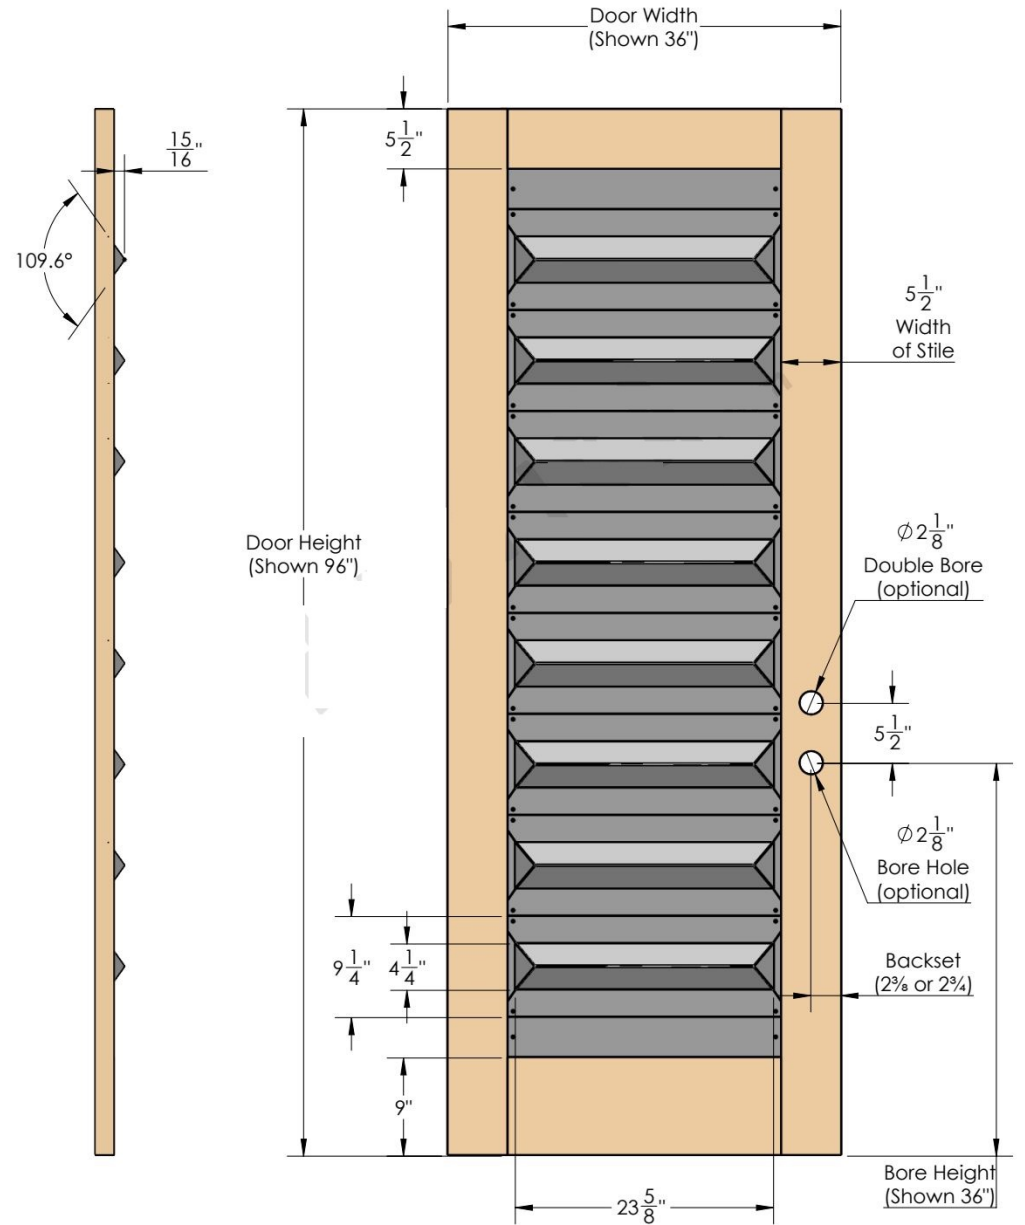

Width: 96 Inches (243 cm)
 Height: 36 Inches (91.44 cm)
 Thickness: 1.75 Inches (4.45 cm)
 2.25 Inches (5.71 cm)

Width: 96 Inches (243 cm)
 Height: 36 Inches (91.44 cm)
 Thickness: 1.75 Inches (4.45 cm)
 2.25 Inches (5.71 cm)