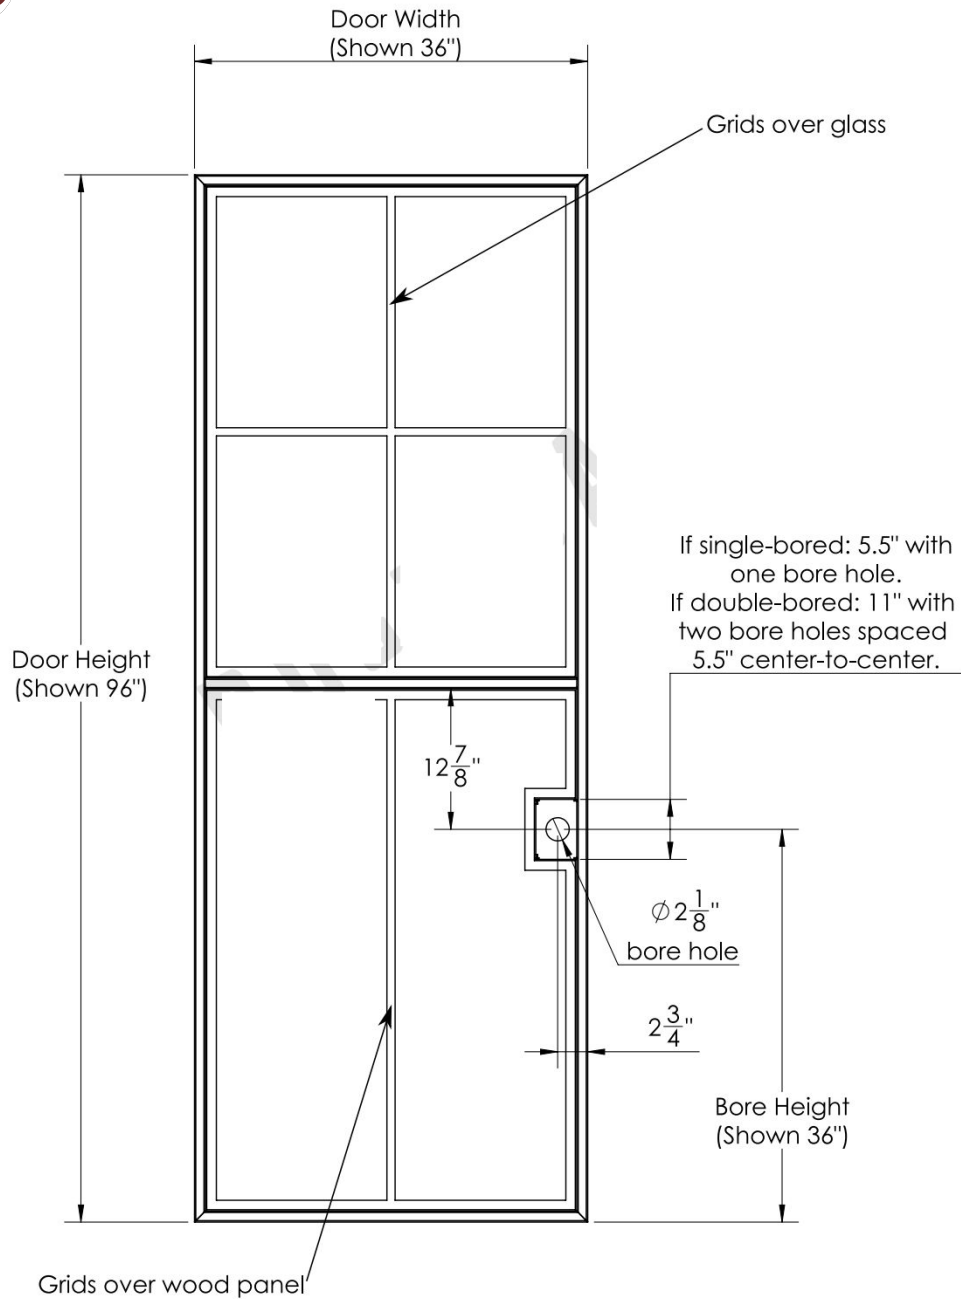

Width: 96 Inches (243 cm)
 Height: 36 Inches (91.44 cm)
 Thickness: 1.75 Inches (4.45 cm)
 2.25 Inches (5.71 cm)

Width: 96 Inches (243 cm)
 Height: 36 Inches (91.44 cm)
 Thickness: 1.75 Inches (4.45 cm)
 2.25 Inches (5.71 cm)