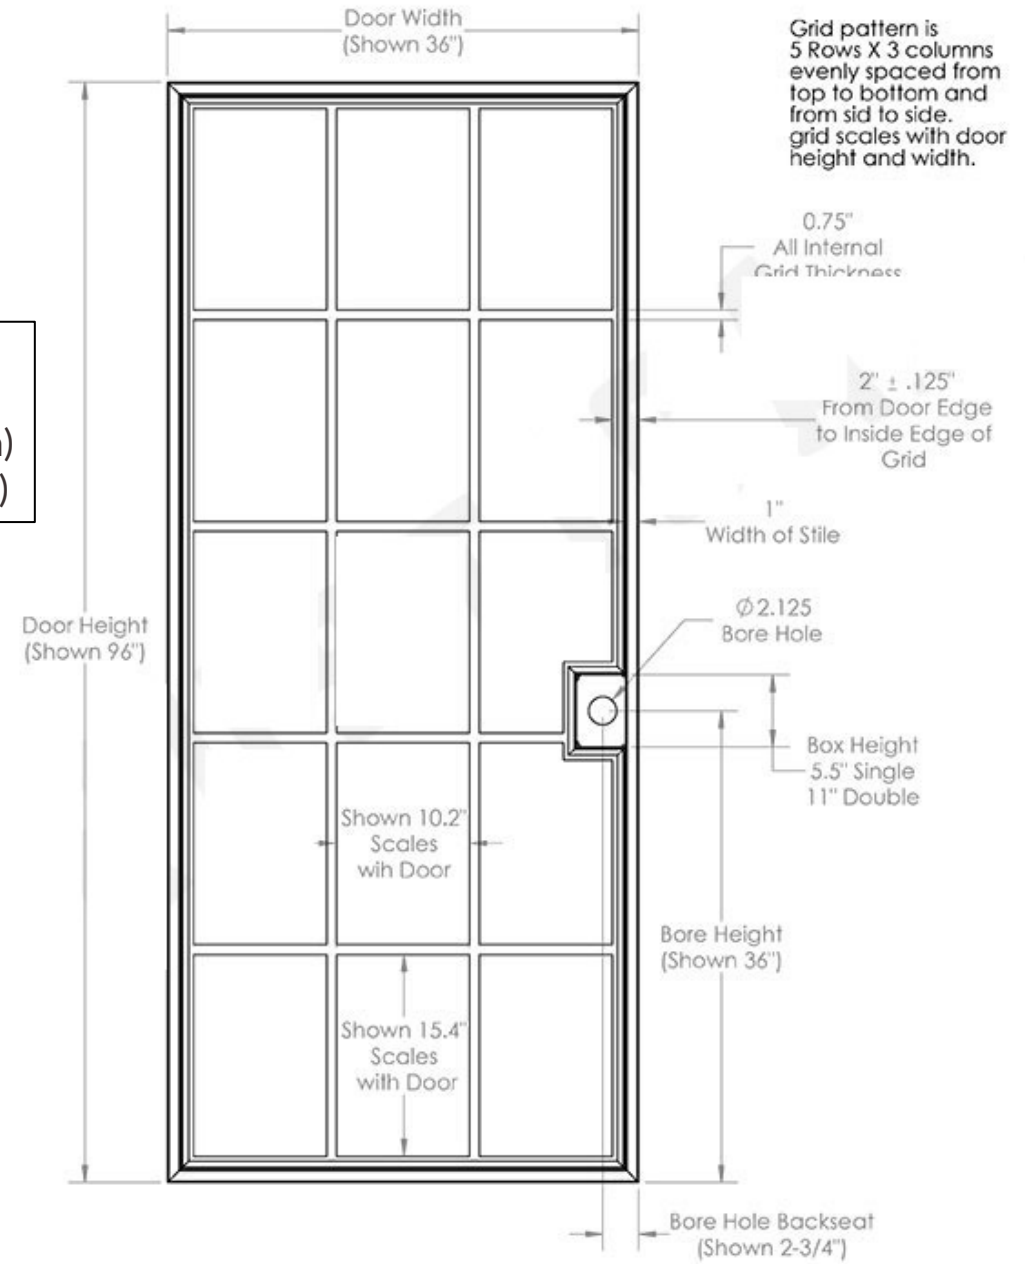

Width: 96 Inches (243 cm)
 Height: 36 Inches (91.44 cm)
 Thickness: 1.75 Inches (4.45 cm)
 2.25 Inches (5.71 cm)

Width: 96 Inches (243 cm)
 Height: 36 Inches (91.44 cm)
 Thickness: 1.75 Inches (4.45 cm)
 2.25 Inches (5.71 cm)