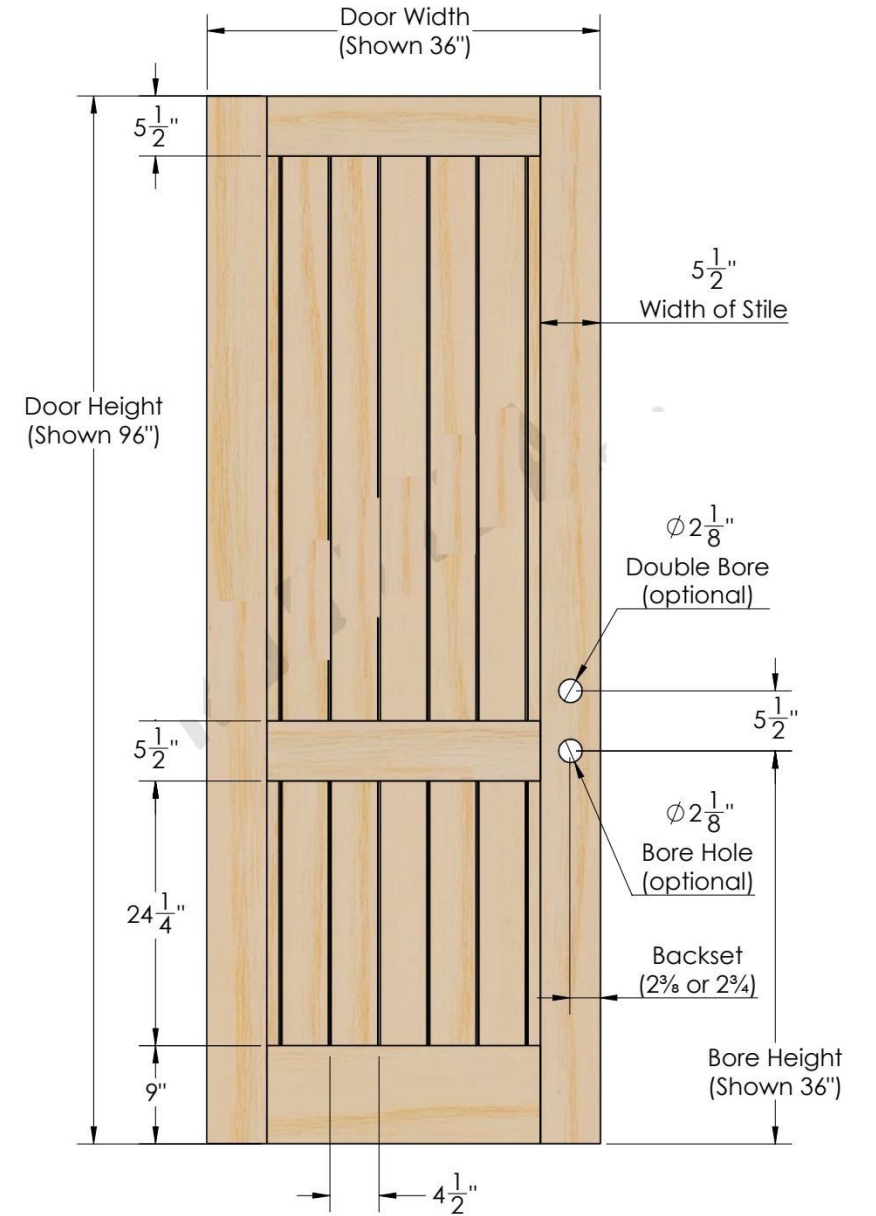

Width: 96 Inches (243 cm)
 Height: 36 Inches (91.44 cm)
 Thickness: 1.75 Inches (4.45 cm)
 2.25 Inches (5.71 cm)

Width: 96 Inches (243 cm)
 Height: 36 Inches (91.44 cm)
 Thickness: 1.75 Inches (4.45 cm)
 2.25 Inches (5.71 cm)