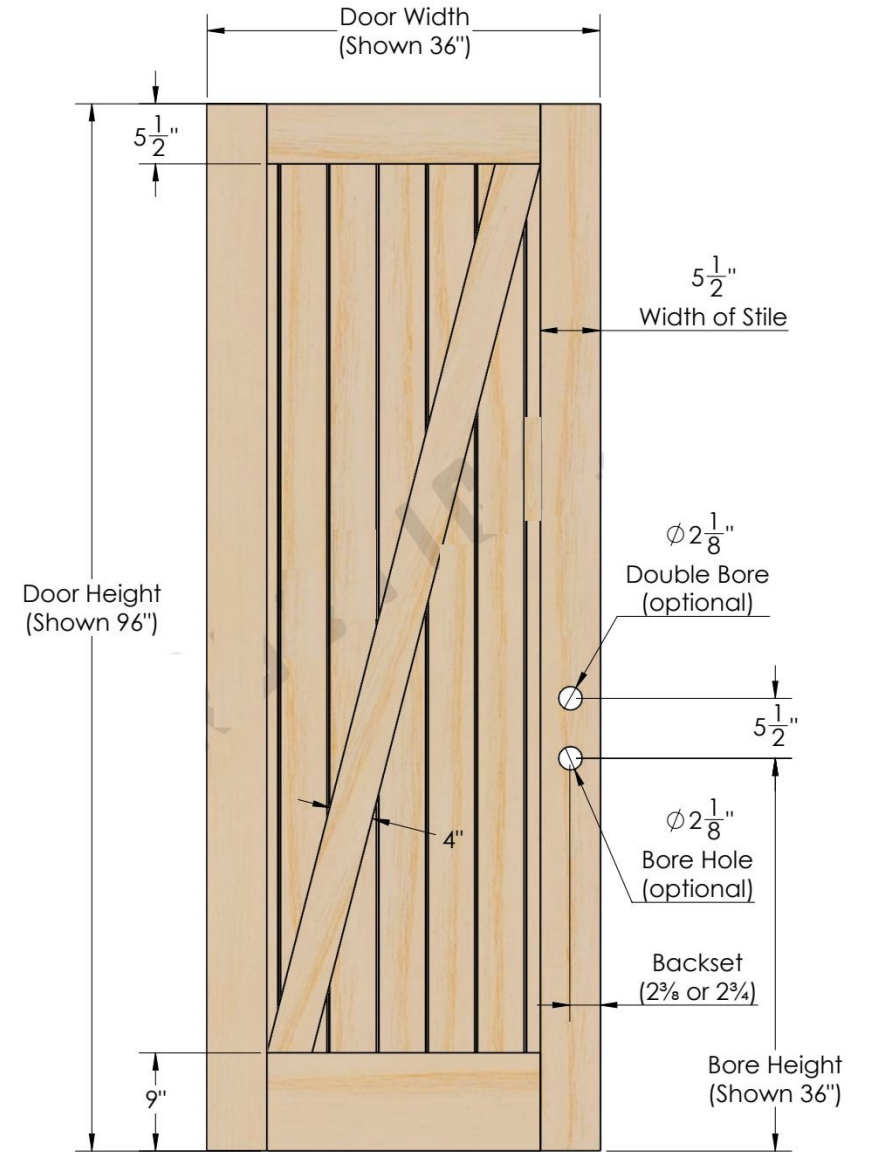

Bore Height
(Shown 36")

Width: 96 Inches (243 cm)
Height: 36 Inches (91.44 cm)
Thickness: 1.75 Inches (4.45 cm)
2.25 Inches (5.71 cm)

Width: 96 Inches (243 cm)
 Height: 36 Inches (91.44 cm)
 Thickness: 1.75 Inches (4.45 cm)
 2.25 Inches (5.71 cm)

Width: 96 Inches (243 cm)
 Height: 36 Inches (91.44 cm)
 Thickness: 1.75 Inches (4.45 cm)
 2.25 Inches (5.71 cm)

Width: 96 Inches (243 cm)
 Height: 36 Inches (91.44 cm)
 Thickness: 1.75 Inches (4.45 cm)
 2.25 Inches (5.71 cm)