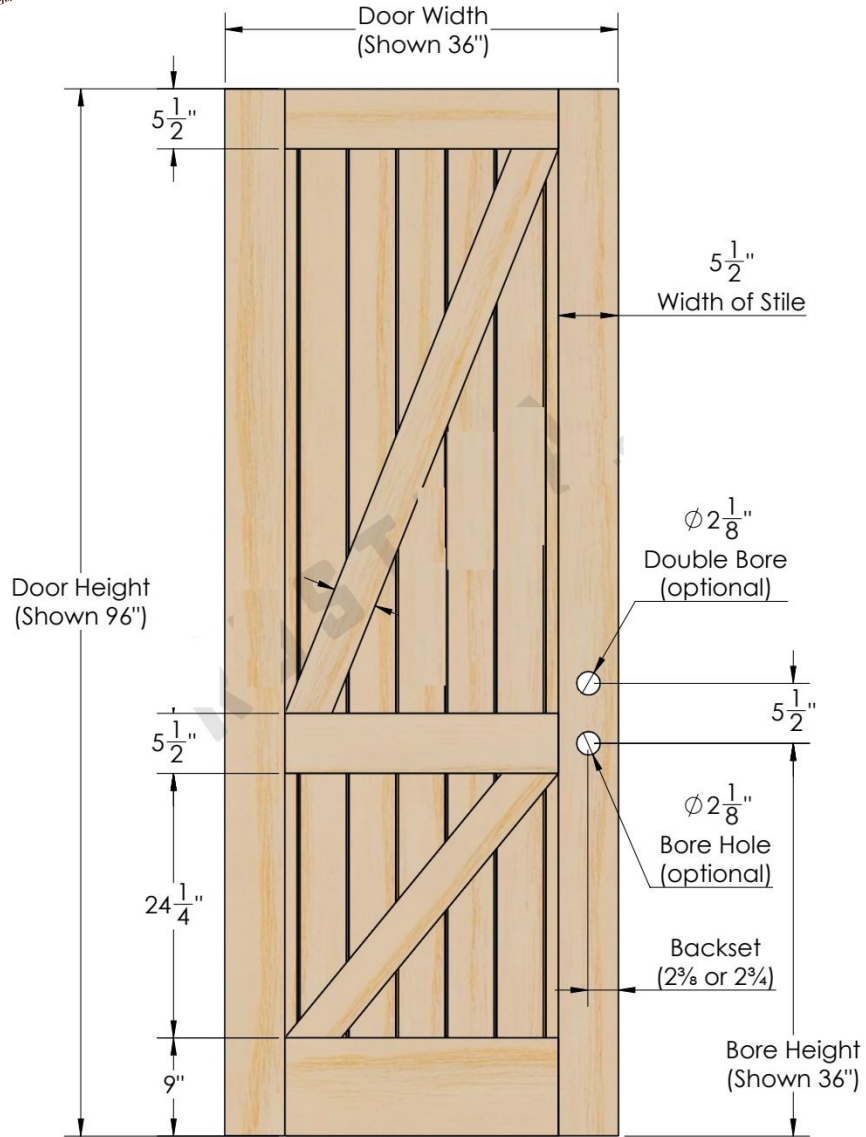

Width: 96 Inches (243 cm)
 Height: 36 Inches (91.44 cm)
 Thickness: 1.75 Inches (4.45 cm)
 2.25 Inches (5.71 cm)

Width: 96 Inches (243 cm)
 Height: 36 Inches (91.44 cm)
 Thickness: 1.75 Inches (4.45 cm)
 2.25 Inches (5.71 cm)