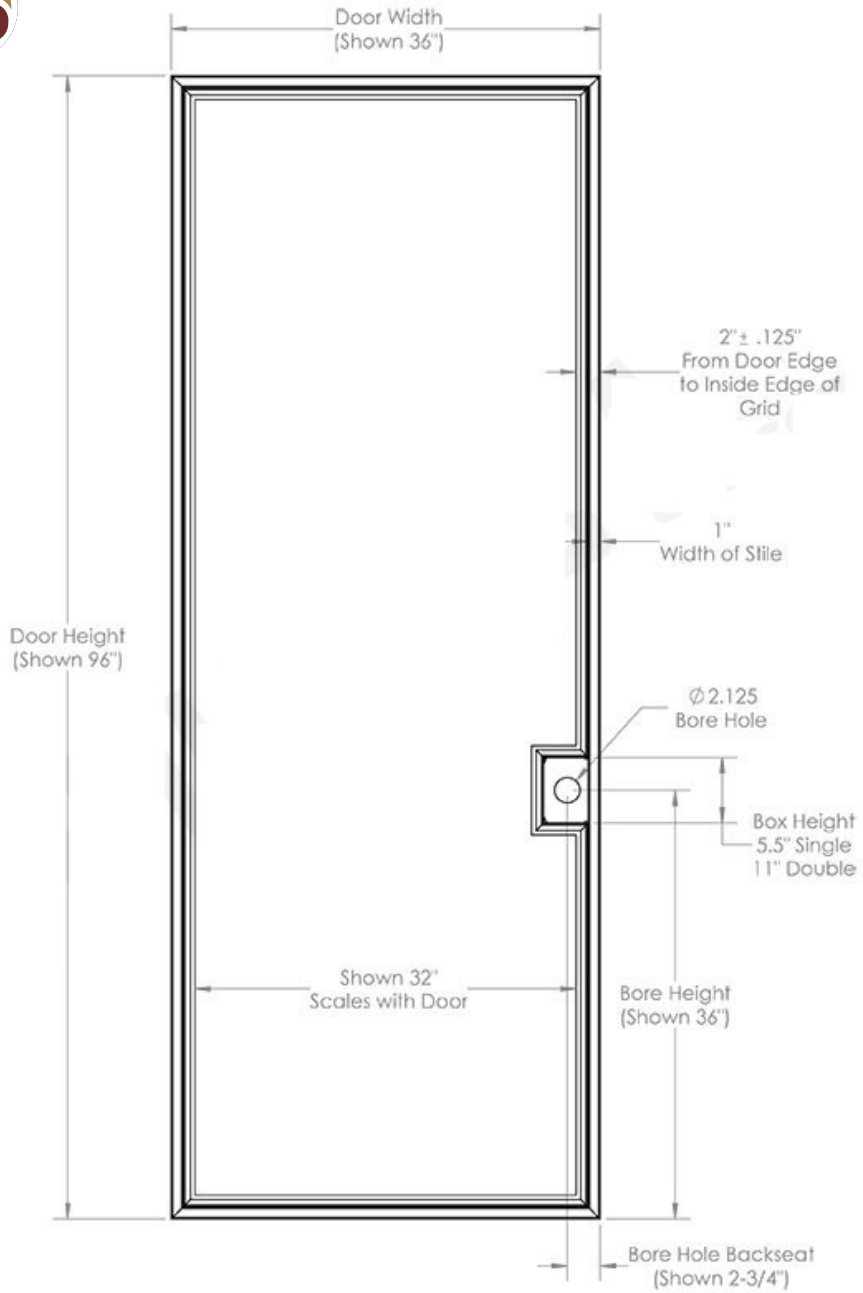

Width: 96 Inches (243 cm)
 Height: 36 Inches (91.44 cm)
 Thickness: 1.75 Inches (4.45 cm)
 2.25 Inches (5.71 cm)

Width: 96 Inches (243 cm)
 Height: 36 Inches (91.44 cm)
 Thickness: 1.75 Inches (4.45 cm)
 2.25 Inches (5.71 cm)