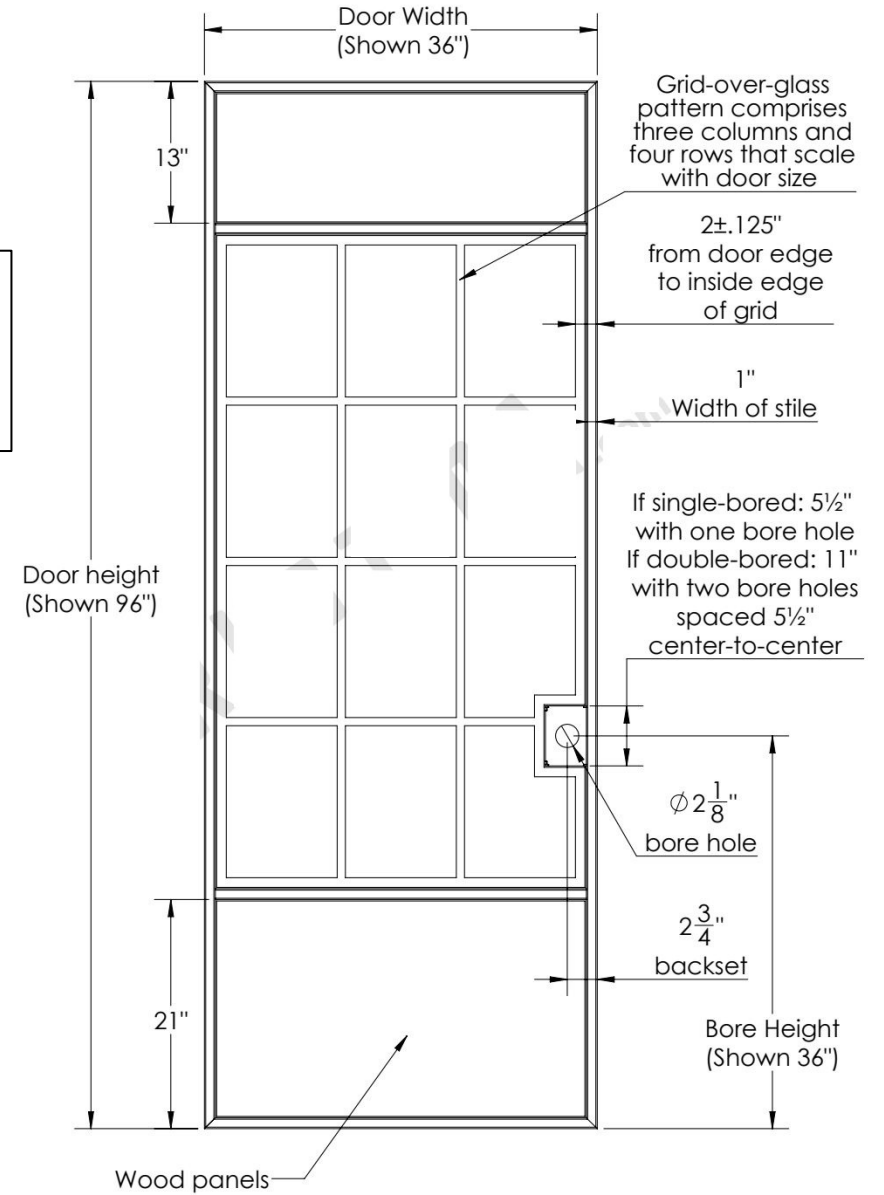

Width: 96 Inches (243 cm)
 Height: 36 Inches (91.44 cm)
 Thickness: 1.75 Inches (4.45 cm)
 2.25 Inches (5.71 cm)

Width: 96 Inches (243 cm)
 Height: 36 Inches (91.44 cm)
 Thickness: 1.75 Inches (4.45 cm)
 2.25 Inches (5.71 cm)