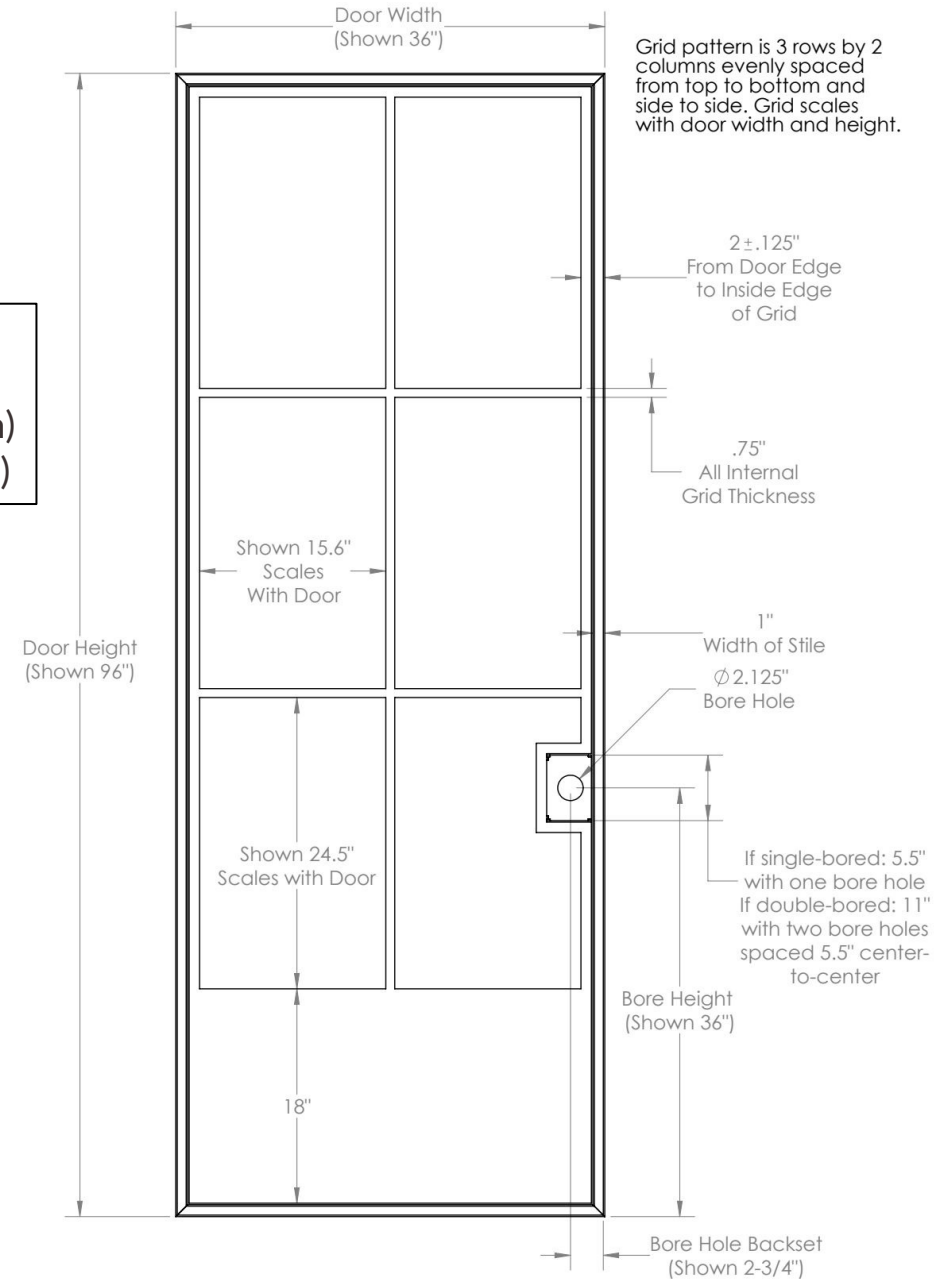

Width: 96 Inches (243 cm)
 Height: 36 Inches (91.44 cm)
 Thickness: 1.75 Inches (4.45 cm)
 2.25 Inches (5.71 cm)

Width: 96 Inches (243 cm)
 Height: 36 Inches (91.44 cm)
 Thickness: 1.75 Inches (4.45 cm)
 2.25 Inches (5.71 cm)