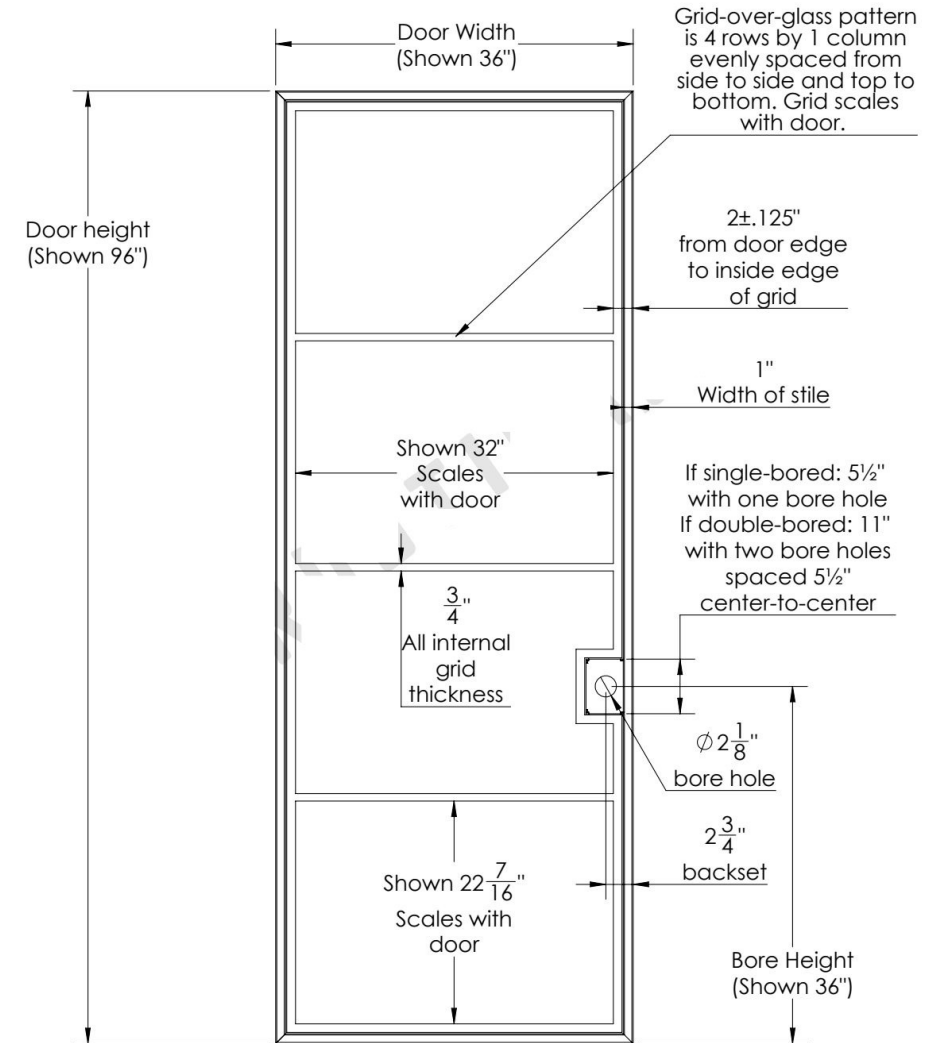

Width: 96 Inches (243 cm)
 Height: 36 Inches (91.44 cm)
 Thickness: 1.75 Inches (4.45 cm)
 2.25 Inches (5.71 cm)

Width: 96 Inches (243 cm)
 Height: 36 Inches (91.44 cm)
 Thickness: 1.75 Inches (4.45 cm)
 2.25 Inches (5.71 cm)