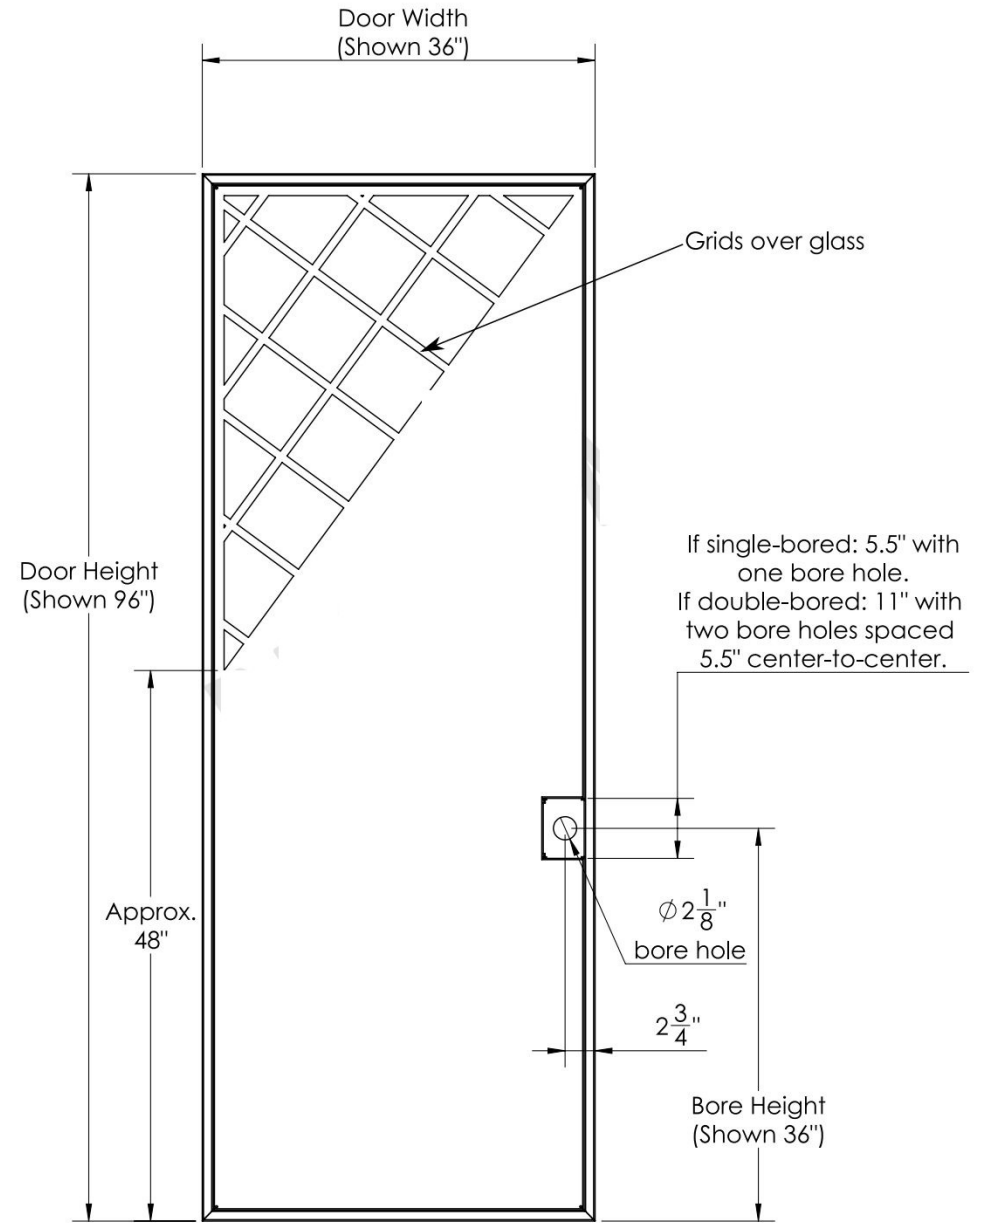

Width: 96 Inches (243 cm)
 Height: 36 Inches (91.44 cm)
 Thickness: 1.75 Inches (4.45 cm)
 2.25 Inches (5.71 cm)

Width: 96 Inches (243 cm)
 Height: 36 Inches (91.44 cm)
 Thickness: 1.75 Inches (4.45 cm)
 2.25 Inches (5.71 cm)