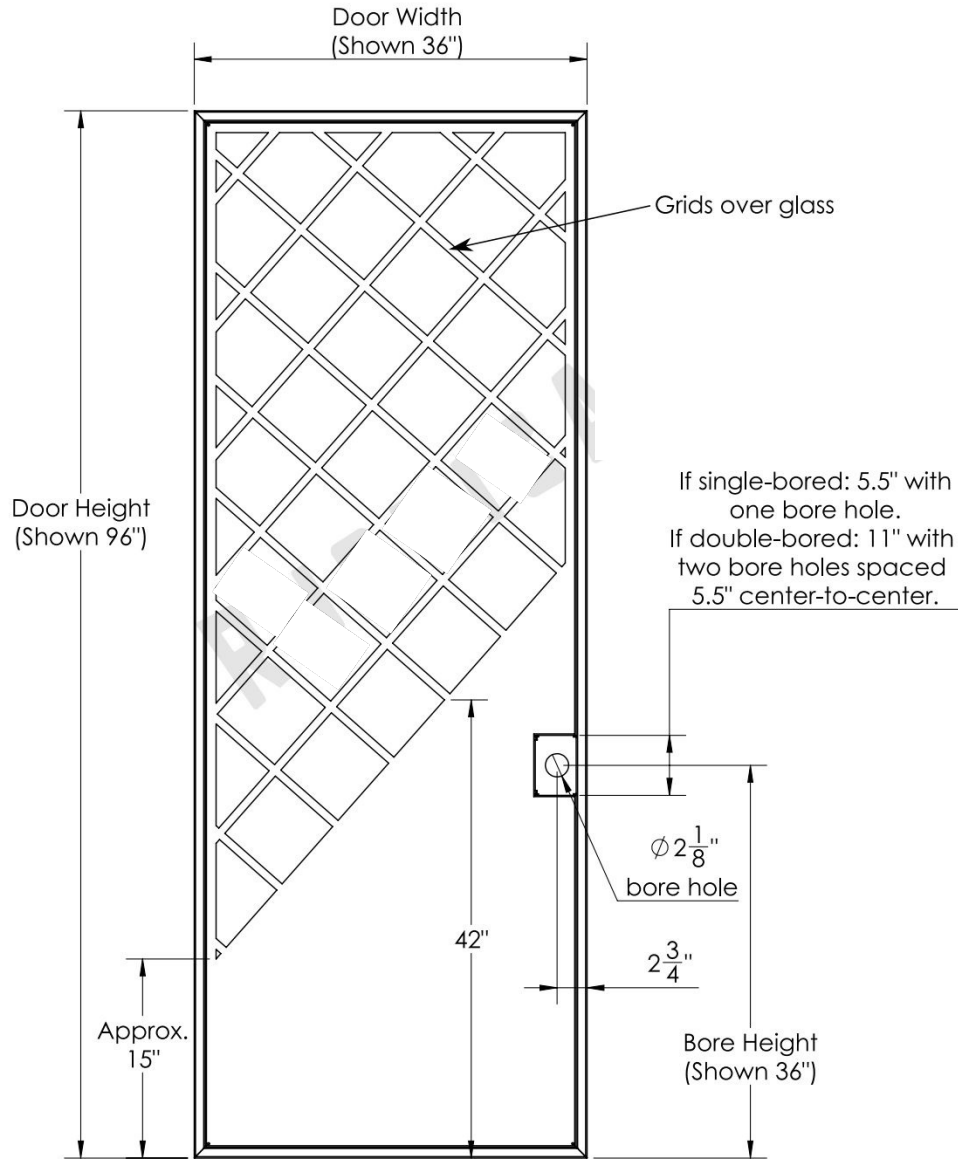

Width: 96 Inches (243 cm)
 Height: 36 Inches (91.44 cm)
 Thickness: 1.75 Inches (4.45 cm)
 2.25 Inches (5.71 cm)

Width: 96 Inches (243 cm)
 Height: 36 Inches (91.44 cm)
 Thickness: 1.75 Inches (4.45 cm)
 2.25 Inches (5.71 cm)