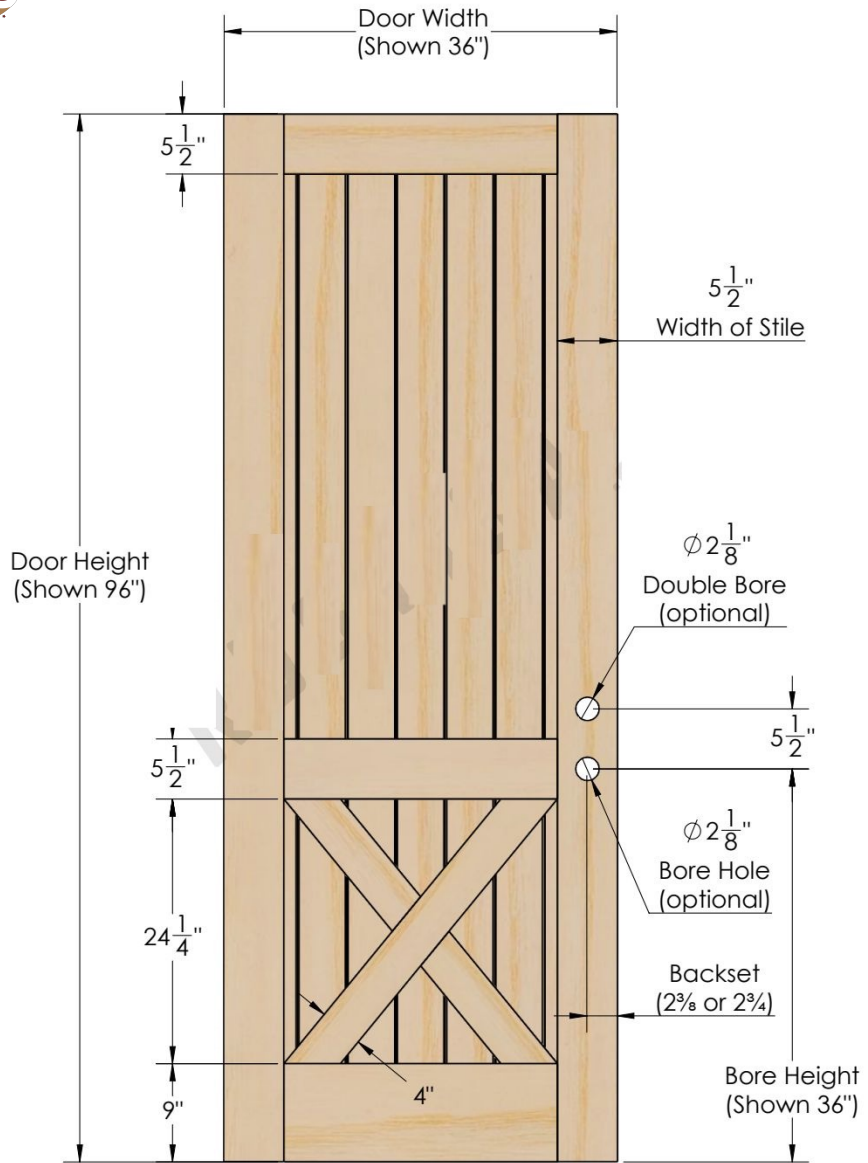

Bore Height
(Shown 36")

Width: 96 Inches (243 cm)
Height: 36 Inches (91.44 cm)
Thickness: 1.75 Inches (4.45 cm)
2.25 Inches (5.71 cm)

Width: 96 Inches (243 cm)
 Height: 36 Inches (91.44 cm)
 Thickness: 1.75 Inches (4.45 cm)
 2.25 Inches (5.71 cm)

Width: 96 Inches (243 cm)
 Height: 36 Inches (91.44 cm)
 Thickness: 1.75 Inches (4.45 cm)
 2.25 Inches (5.71 cm)

Width: 96 Inches (243 cm)
 Height: 36 Inches (91.44 cm)
 Thickness: 1.75 Inches (4.45 cm)
 2.25 Inches (5.71 cm)