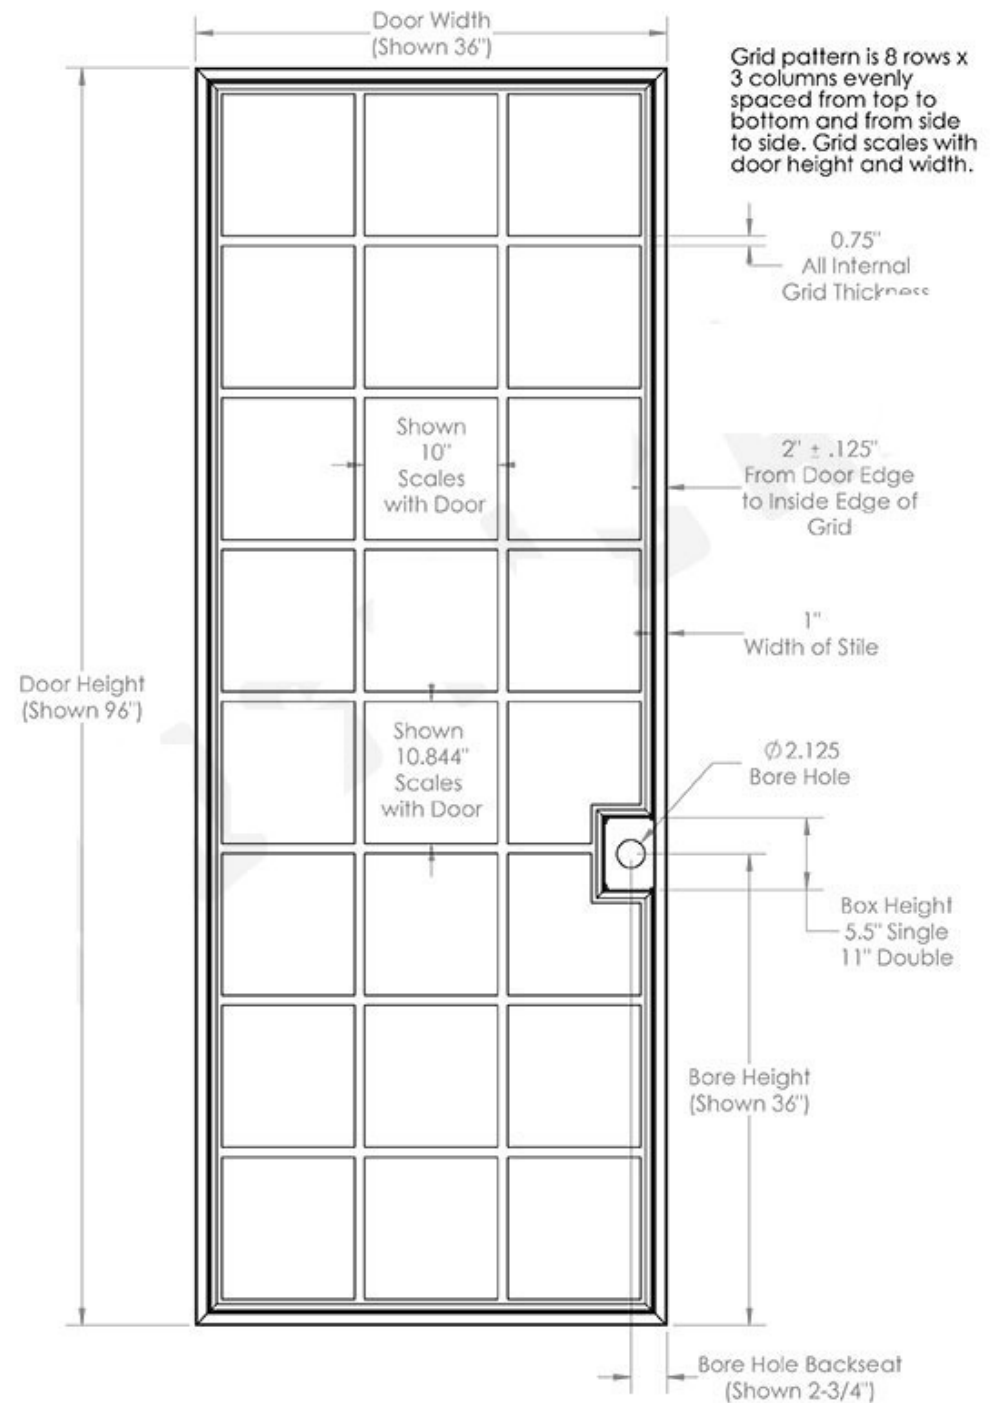

Width: 96 Inches (243 cm)
 Height: 36 Inches (91.44 cm)
 Thickness: 1.75 Inches (4.45 cm)
 2.25 Inches (5.71 cm)

Width: 96 Inches (243 cm)
 Height: 36 Inches (91.44 cm)
 Thickness: 1.75 Inches (4.45 cm)
 2.25 Inches (5.71 cm)