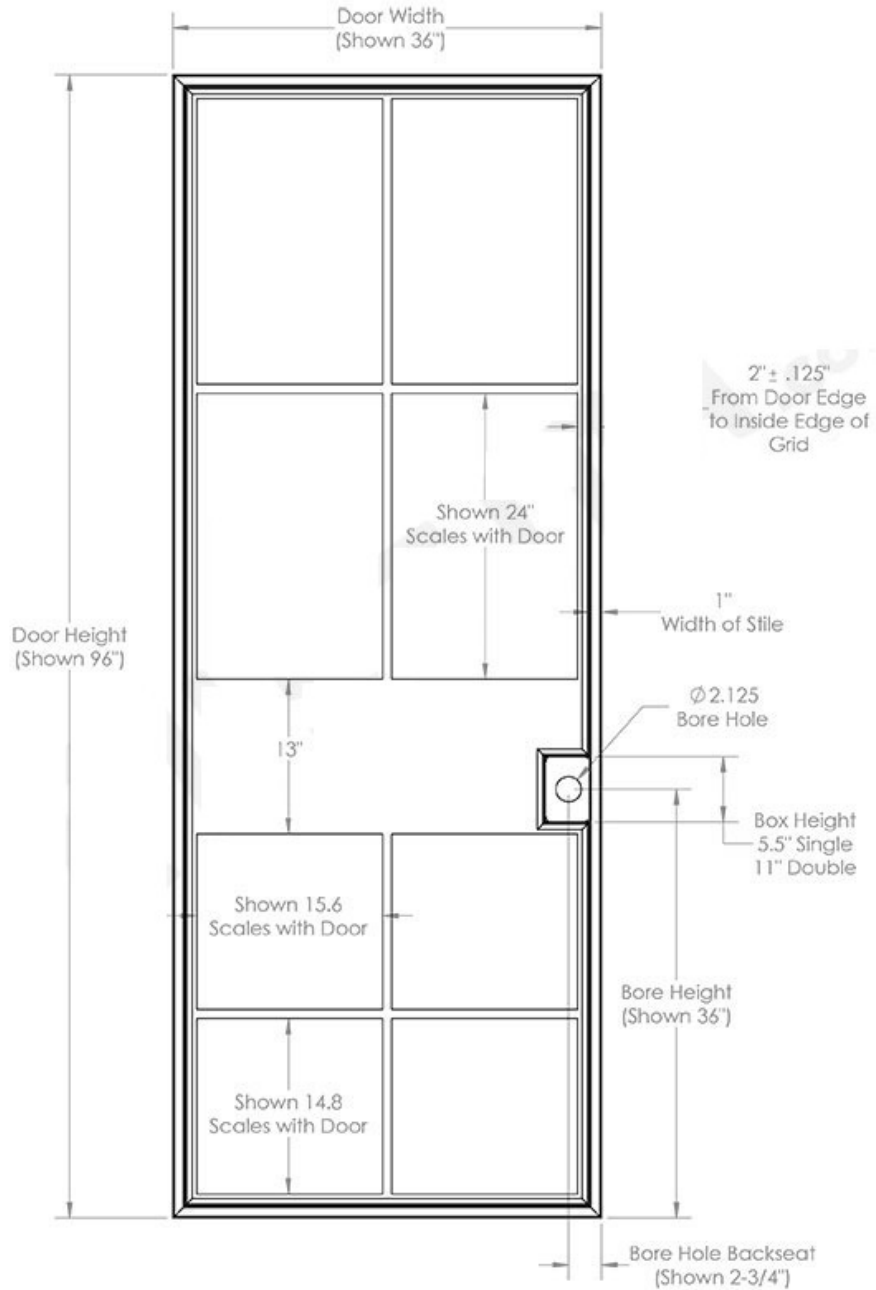

Width: 96 Inches (243 cm)
 Height: 36 Inches (91.44 cm)
 Thickness: 1.75 Inches (4.45 cm)
 2.25 Inches (5.71 cm)

Width: 96 Inches (243 cm)
 Height: 36 Inches (91.44 cm)
 Thickness: 1.75 Inches (4.45 cm)
 2.25 Inches (5.71 cm)