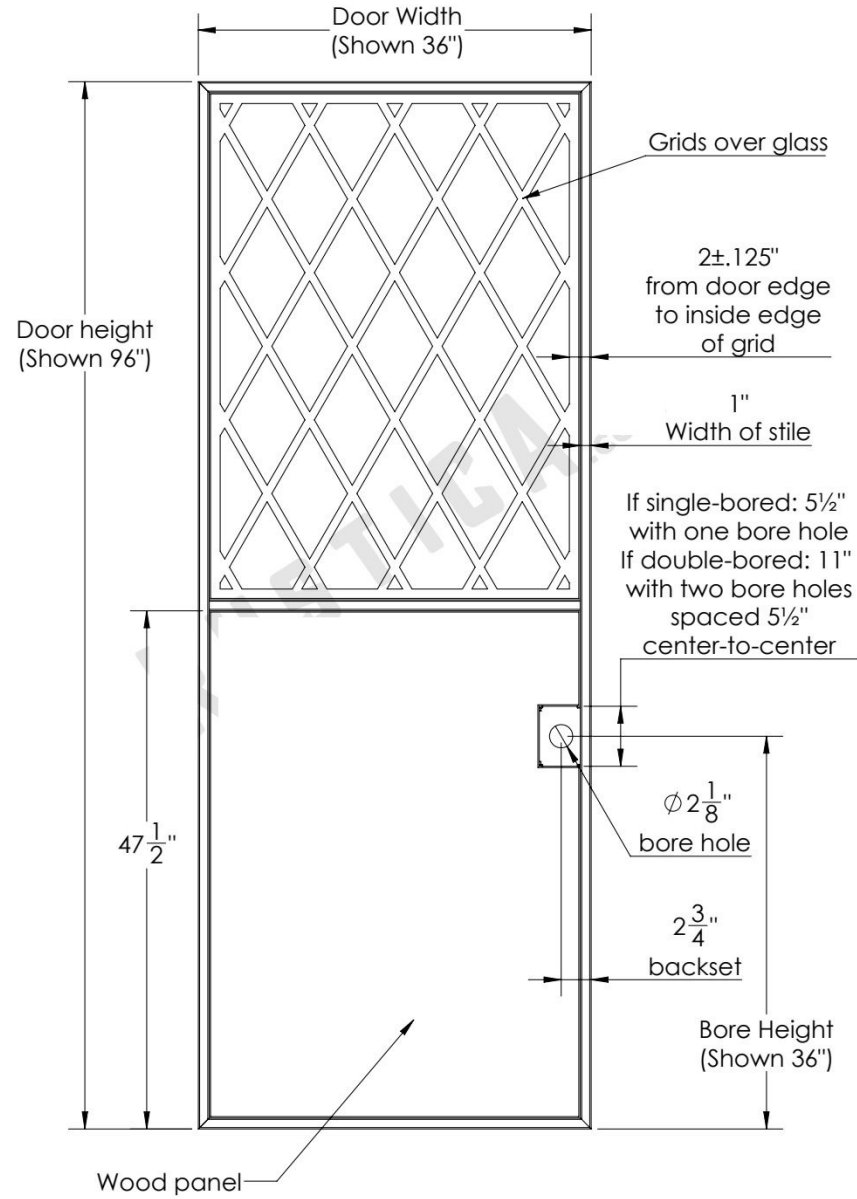

Width: 96 Inches (243 cm)
 Height: 36 Inches (91.44 cm)
 Thickness: 1.75 Inches (4.45 cm)
 2.25 Inches (5.71 cm)

Width: 96 Inches (243 cm)
 Height: 36 Inches (91.44 cm)
 Thickness: 1.75 Inches (4.45 cm)
 2.25 Inches (5.71 cm)