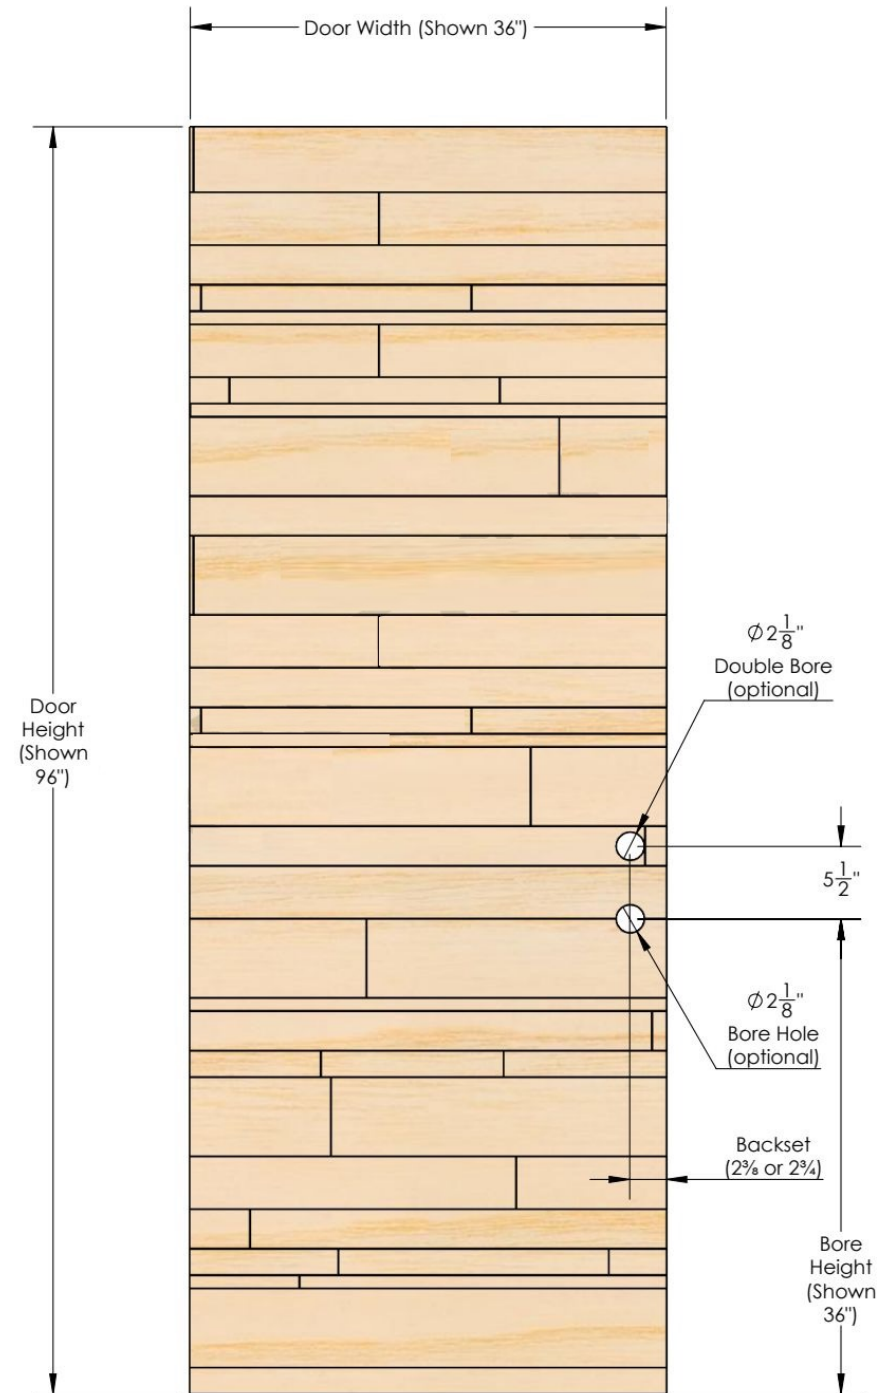

Bore Height
(Shown 36")

Width: 96 Inches (243 cm)
Height: 36 Inches (91.44 cm)
Thickness: 1.75 Inches (4.45 cm)
2.25 Inches (5.71 cm)

Width: 96 Inches (243 cm)
 Height: 36 Inches (91.44 cm)
 Thickness: 1.75 Inches (4.45 cm)
 2.25 Inches (5.71 cm)

Width: 96 Inches (243 cm)
 Height: 36 Inches (91.44 cm)
 Thickness: 1.75 Inches (4.45 cm)
 2.25 Inches (5.71 cm)

Width: 96 Inches (243 cm)
 Height: 36 Inches (91.44 cm)
 Thickness: 1.75 Inches (4.45 cm)
 2.25 Inches (5.71 cm)