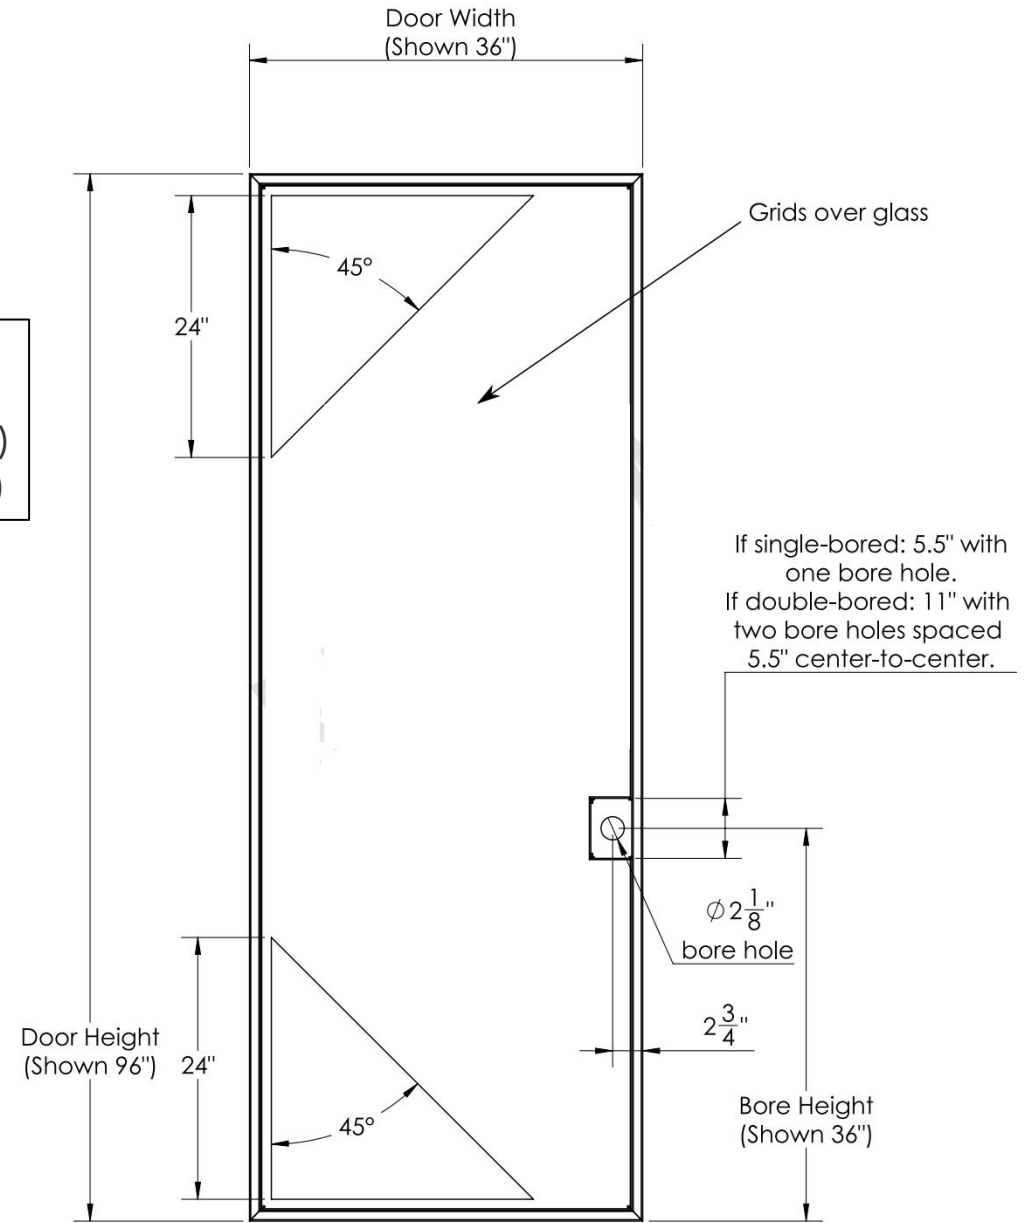

Width: 96 Inches (243 cm)
 Height: 36 Inches (91.44 cm)
 Thickness: 1.75 Inches (4.45 cm)
 2.25 Inches (5.71 cm)

Width: 96 Inches (243 cm)
 Height: 36 Inches (91.44 cm)
 Thickness: 1.75 Inches (4.45 cm)
 2.25 Inches (5.71 cm)