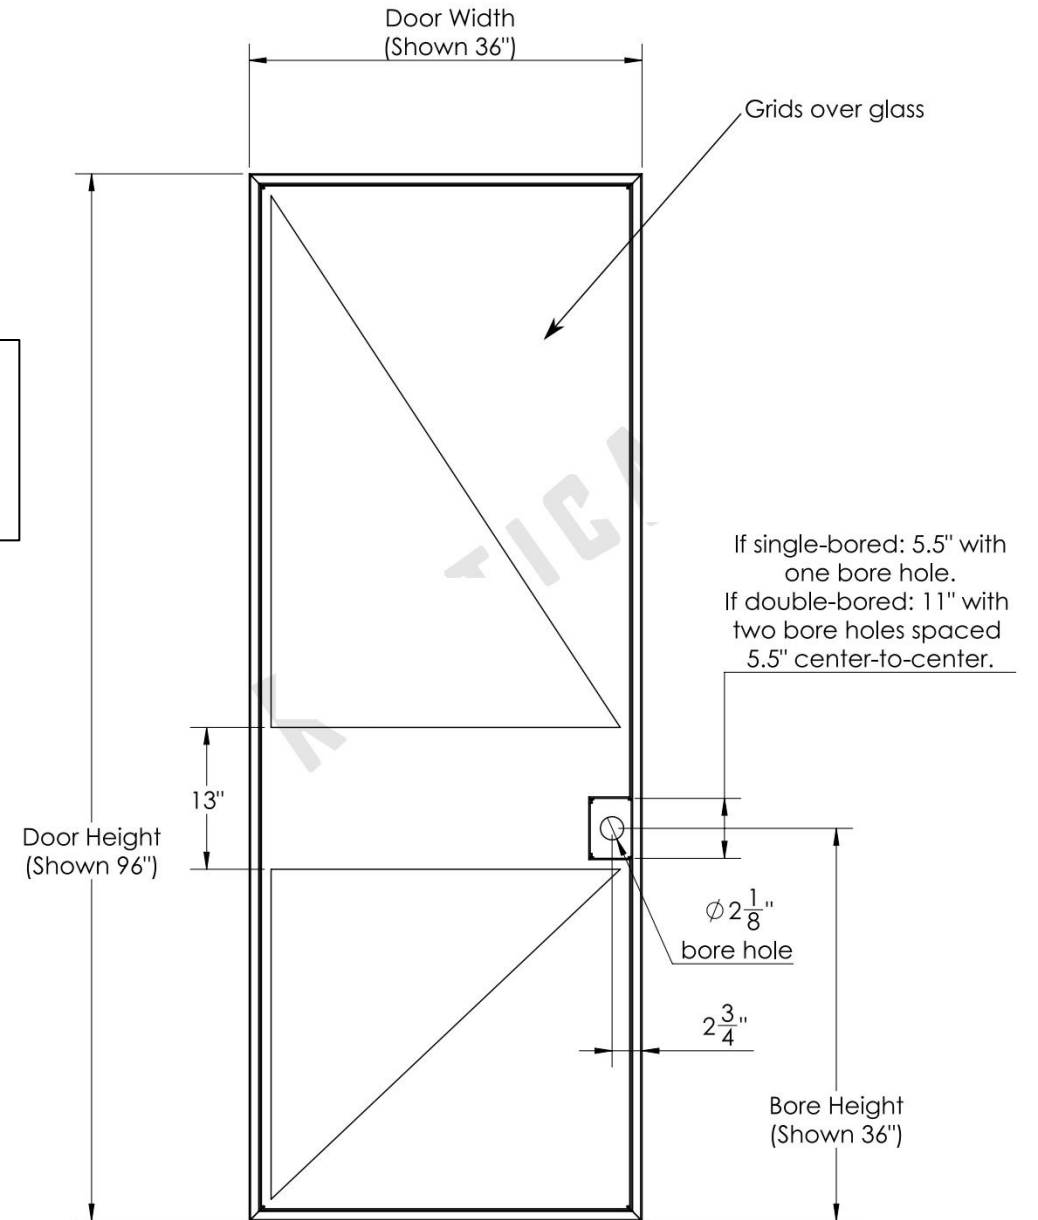

Width: 96 Inches (243 cm)
 Height: 36 Inches (91.44 cm)
 Thickness: 1.75 Inches (4.45 cm)
 2.25 Inches (5.71 cm)

Width: 96 Inches (243 cm)
 Height: 36 Inches (91.44 cm)
 Thickness: 1.75 Inches (4.45 cm)
 2.25 Inches (5.71 cm)