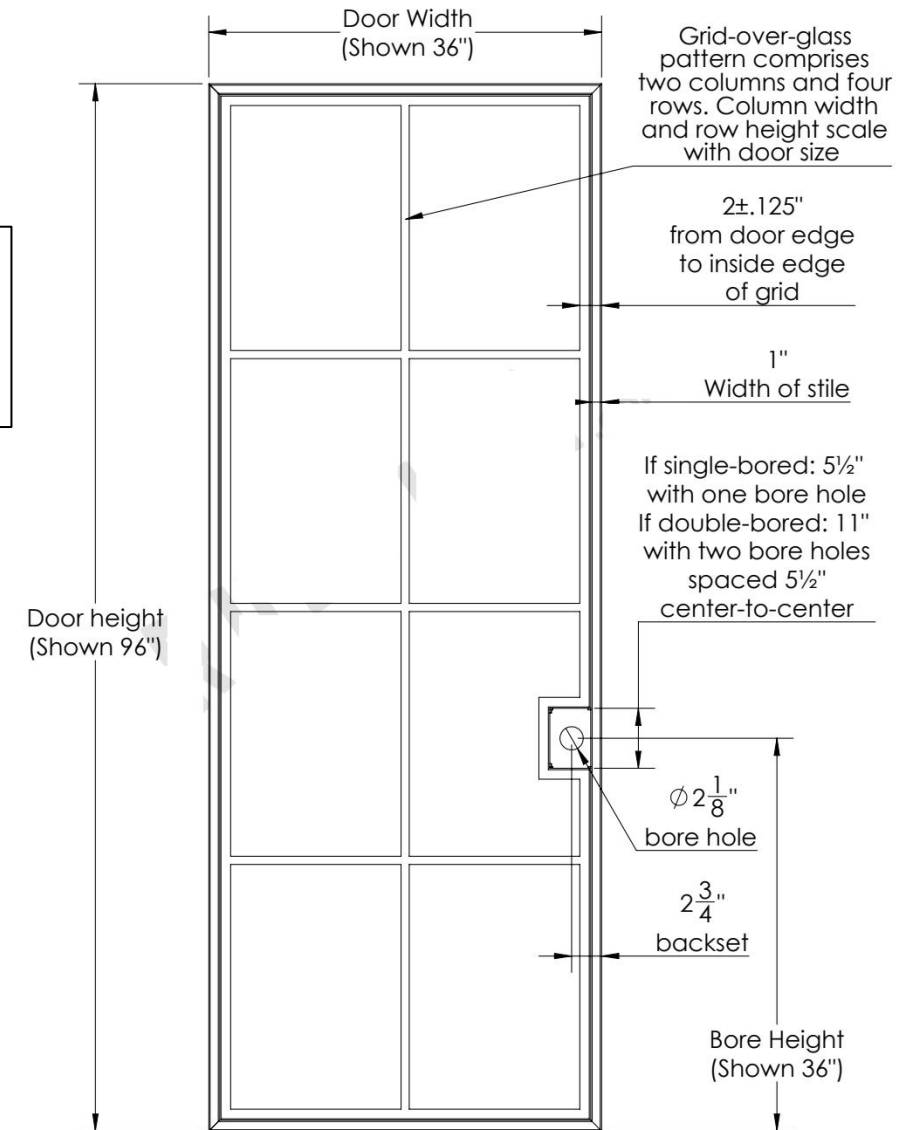

Width: 96 Inches (243 cm)
 Height: 36 Inches (91.44 cm)
 Thickness: 1.75 Inches (4.45 cm)
 2.25 Inches (5.71 cm)

Width: 96 Inches (243 cm)
 Height: 36 Inches (91.44 cm)
 Thickness: 1.75 Inches (4.45 cm)
 2.25 Inches (5.71 cm)