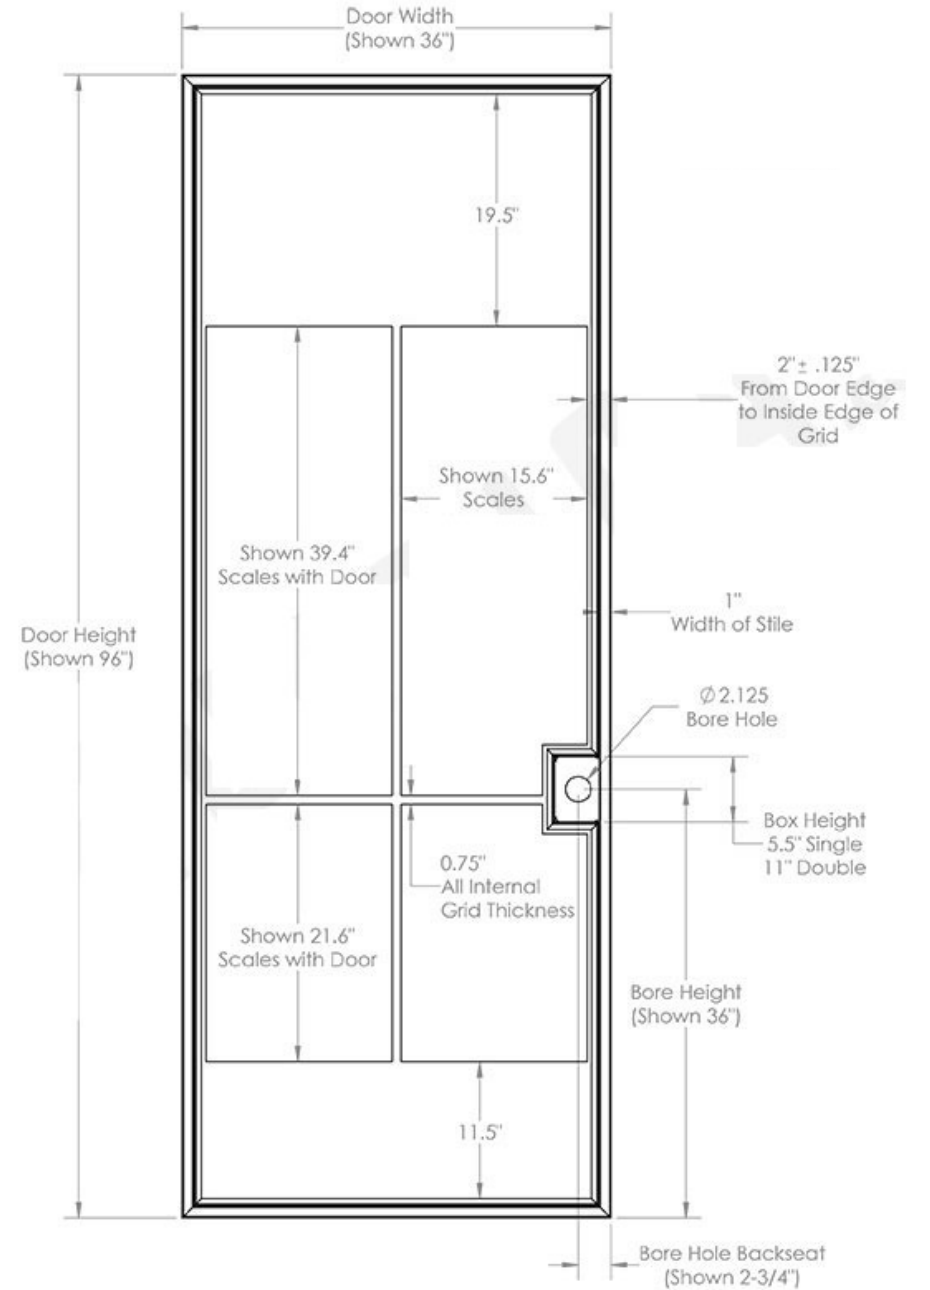

Width: 96 Inches (243 cm)
 Height: 36 Inches (91.44 cm)
 Thickness: 1.75 Inches (4.45 cm)
 2.25 Inches (5.71 cm)

Width: 96 Inches (243 cm)
 Height: 36 Inches (91.44 cm)
 Thickness: 1.75 Inches (4.45 cm)
 2.25 Inches (5.71 cm)