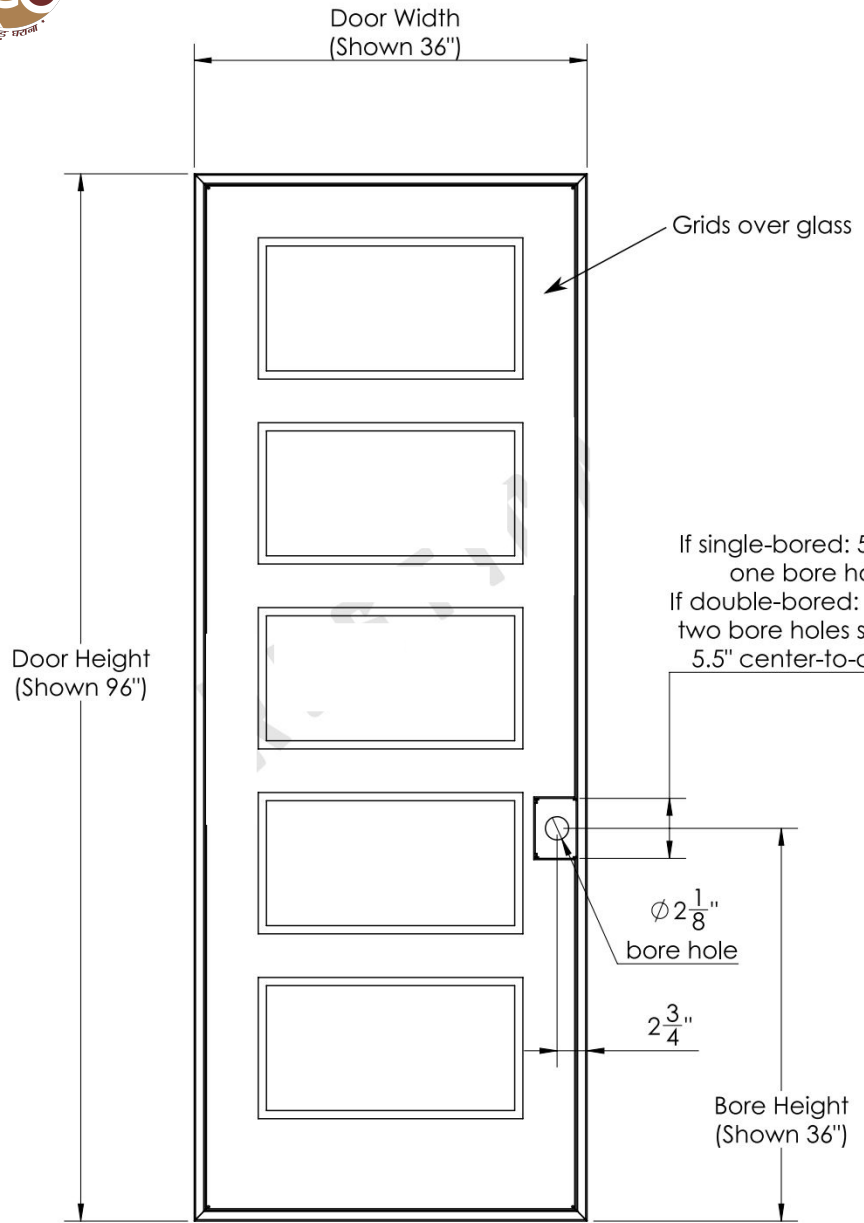

Width: 96 Inches (243 cm)
 Height: 36 Inches (91.44 cm)
 Thickness: 1.75 Inches (4.45 cm)
 2.25 Inches (5.71 cm)

Width: 96 Inches (243 cm)
 Height: 36 Inches (91.44 cm)
 Thickness: 1.75 Inches (4.45 cm)
 2.25 Inches (5.71 cm)