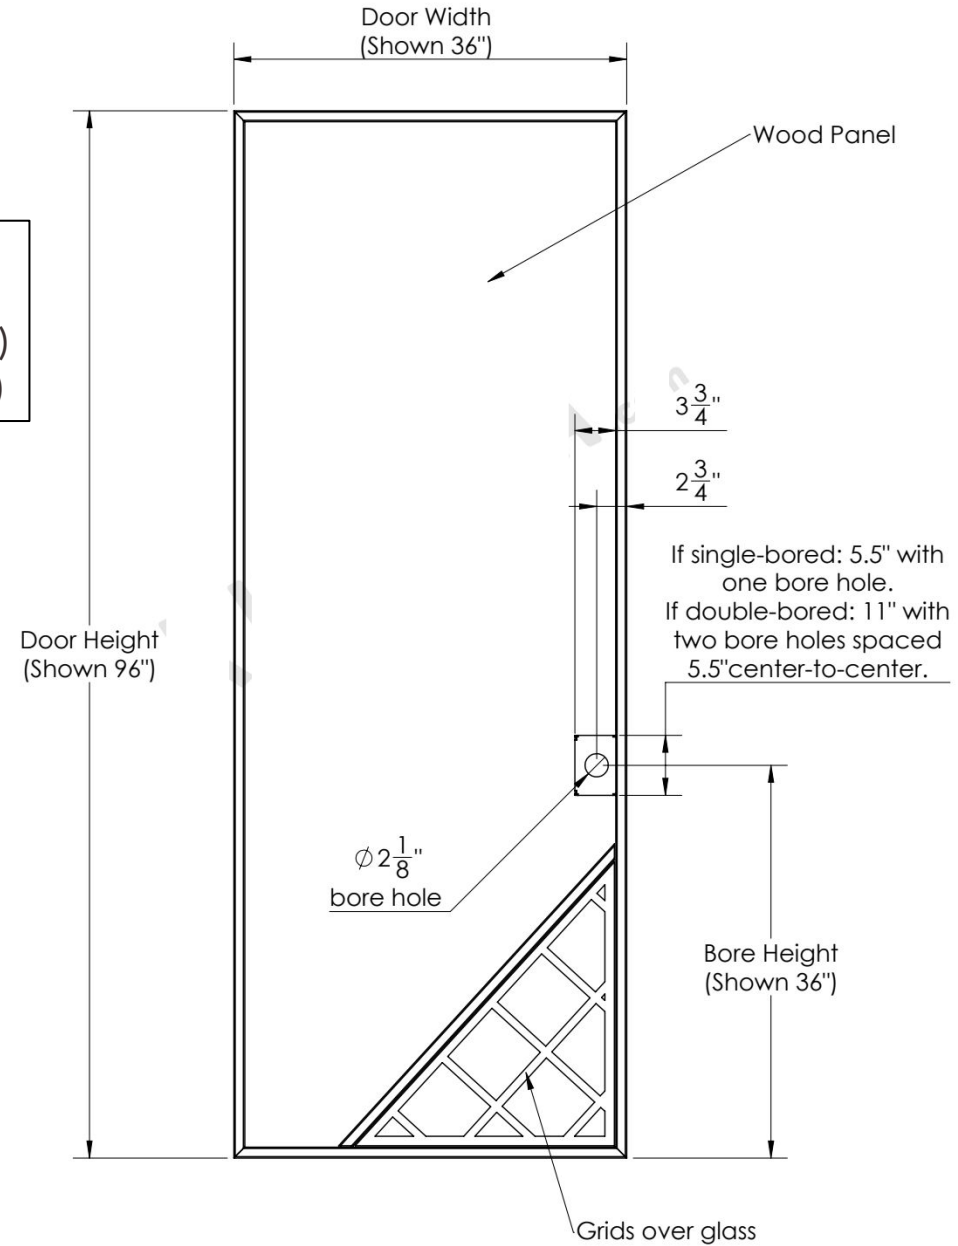

Width: 96 Inches (243 cm)
 Height: 36 Inches (91.44 cm)
 Thickness: 1.75 Inches (4.45 cm)
 2.25 Inches (5.71 cm)

Width: 96 Inches (243 cm)
 Height: 36 Inches (91.44 cm)
 Thickness: 1.75 Inches (4.45 cm)
 2.25 Inches (5.71 cm)