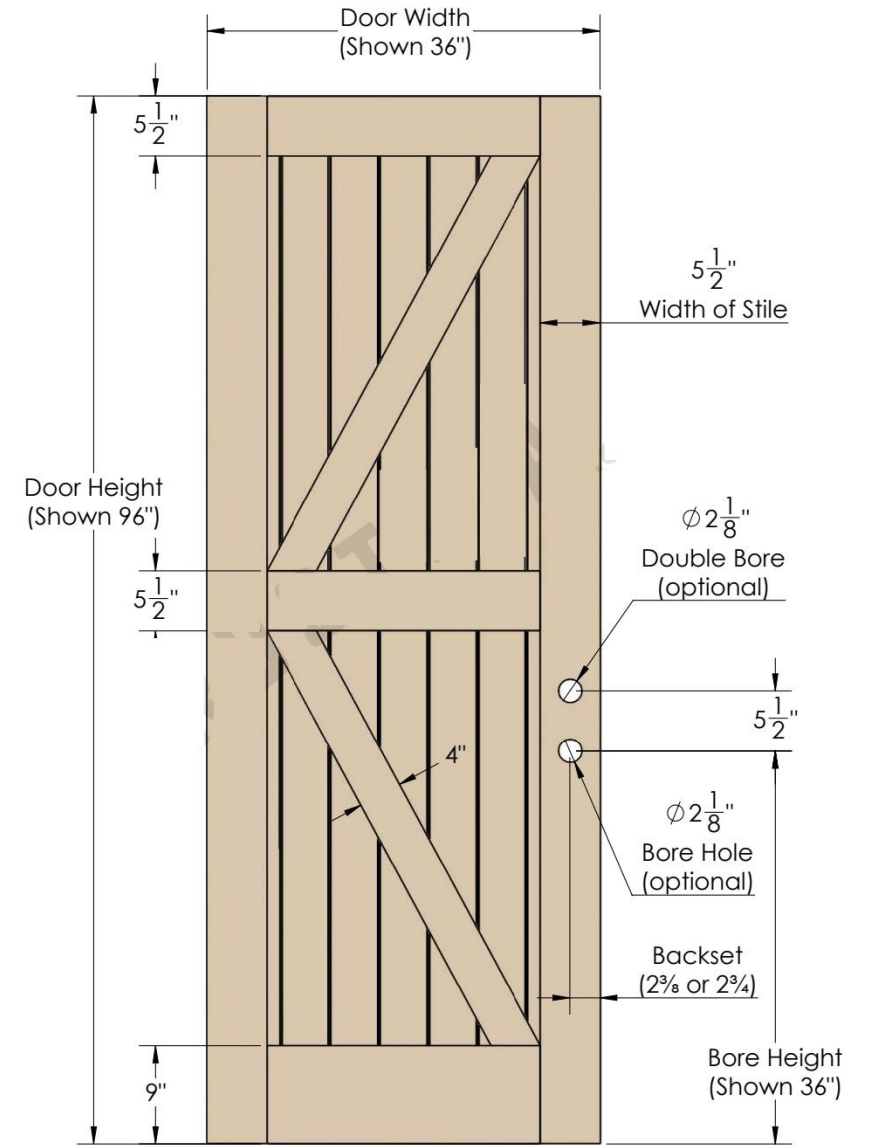

Width: 96 Inches (243 cm)
 Height: 36 Inches (91.44 cm)
 Thickness: 1.75 Inches (4.45 cm)
 2.25 Inches (5.71 cm)

Width: 96 Inches (243 cm)
 Height: 36 Inches (91.44 cm)
 Thickness: 1.75 Inches (4.45 cm)
 2.25 Inches (5.71 cm)