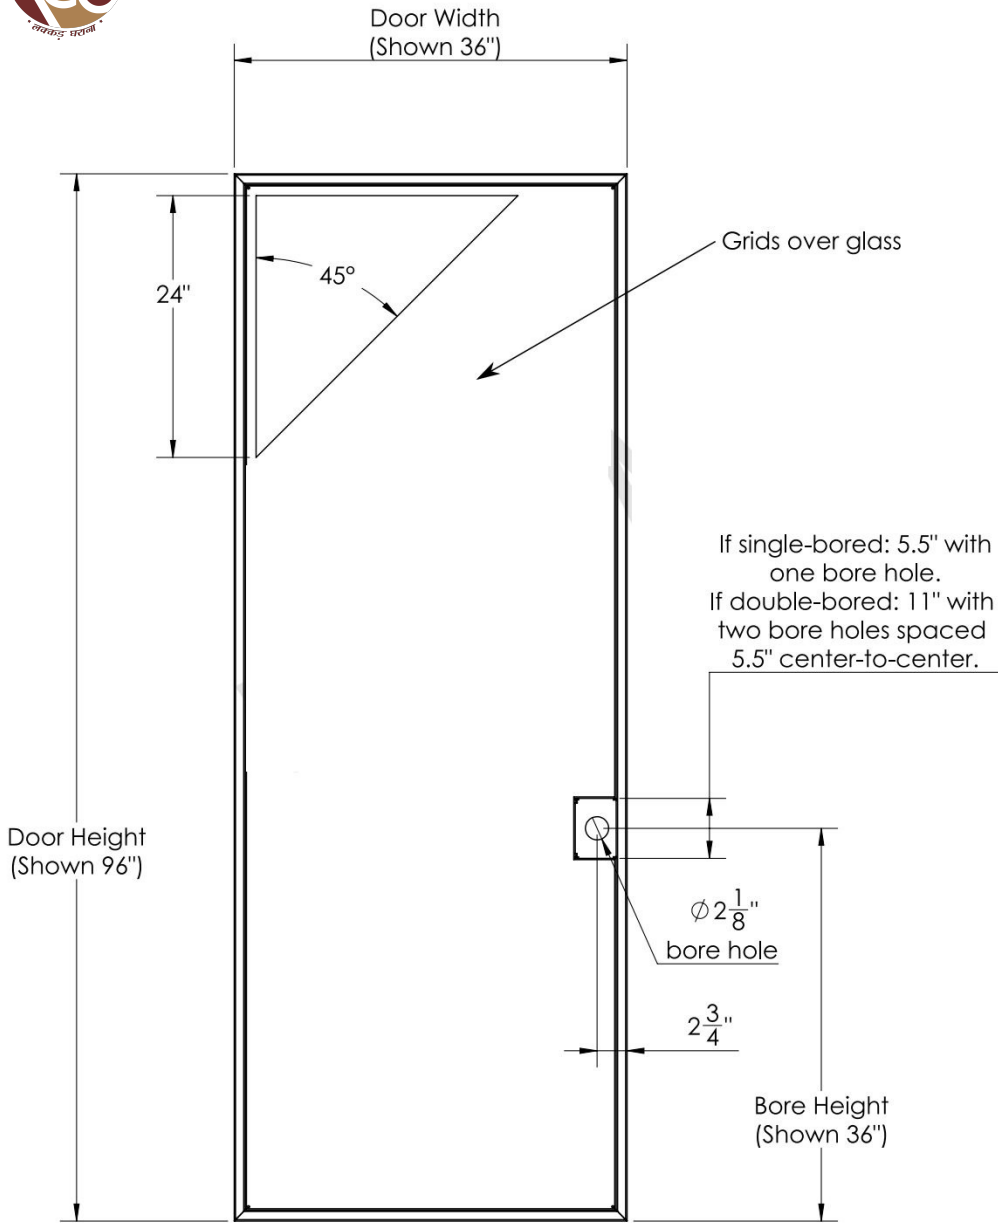

Width: 96 Inches (243 cm)
 Height: 36 Inches (91.44 cm)
 Thickness: 1.75 Inches (4.45 cm)
 2.25 Inches (5.71 cm)

Width: 96 Inches (243 cm)
 Height: 36 Inches (91.44 cm)
 Thickness: 1.75 Inches (4.45 cm)
 2.25 Inches (5.71 cm)