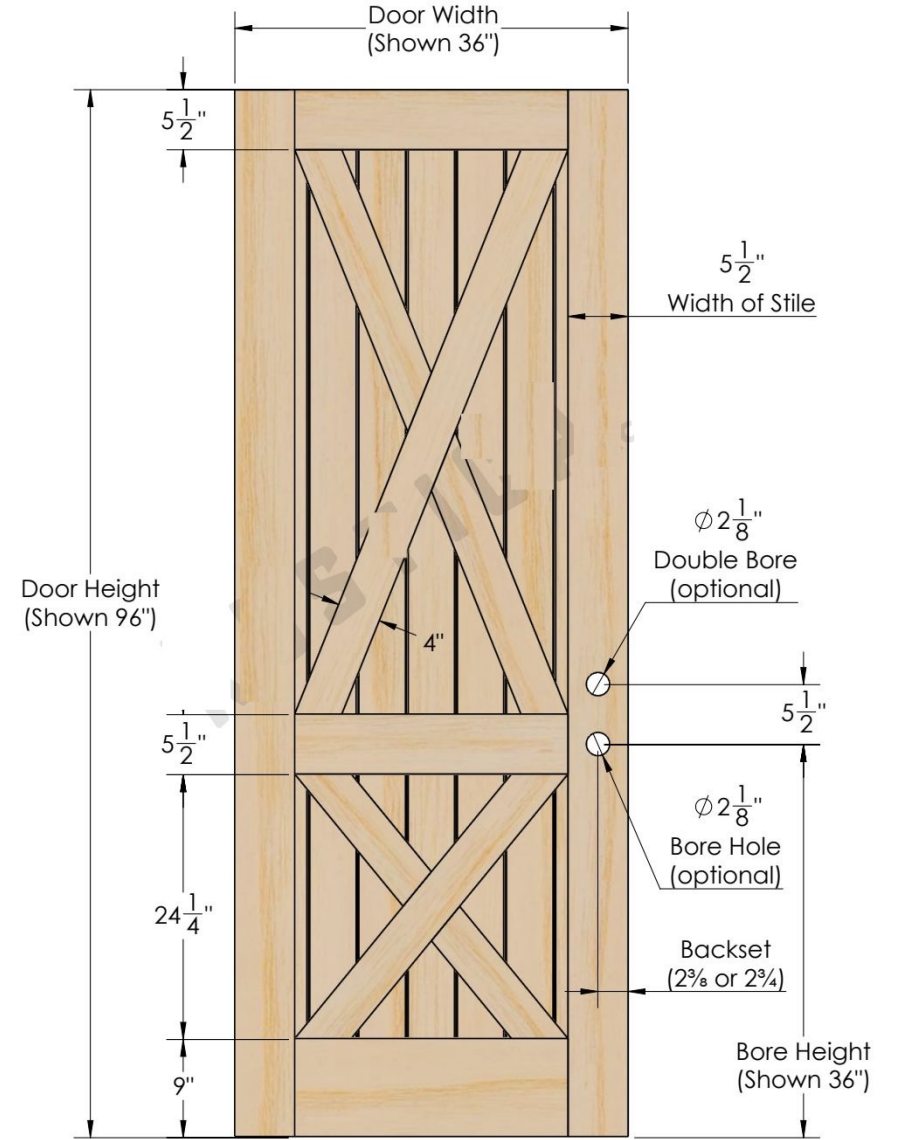

Bore Height
(Shown 36")

Width: 96 Inches (243 cm)
Height: 36 Inches (91.44 cm)
Thickness: 1.75 Inches (4.45 cm)
2.25 Inches (5.71 cm)

Width: 96 Inches (243 cm)
 Height: 36 Inches (91.44 cm)
 Thickness: 1.75 Inches (4.45 cm)
 2.25 Inches (5.71 cm)

Width: 96 Inches (243 cm)
 Height: 36 Inches (91.44 cm)
 Thickness: 1.75 Inches (4.45 cm)
 2.25 Inches (5.71 cm)

Width: 96 Inches (243 cm)
 Height: 36 Inches (91.44 cm)
 Thickness: 1.75 Inches (4.45 cm)
 2.25 Inches (5.71 cm)