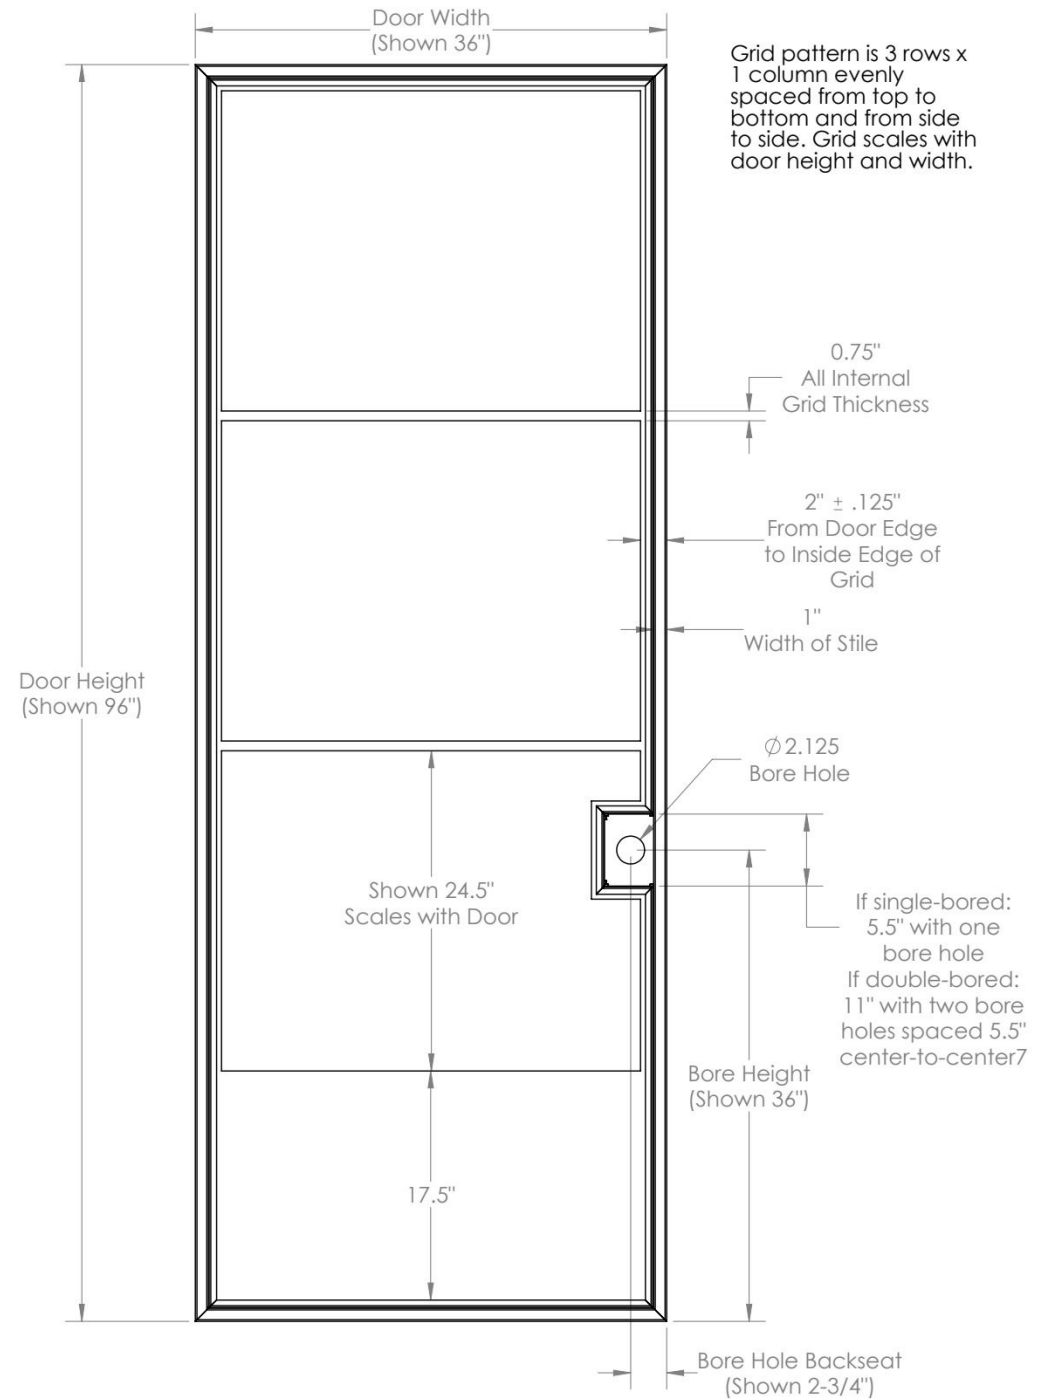

Width: 96 Inches (243 cm)
 Height: 36 Inches (91.44 cm)
 Thickness: 1.75 Inches (4.45 cm)
 2.25 Inches (5.71 cm)

Width: 96 Inches (243 cm)
 Height: 36 Inches (91.44 cm)
 Thickness: 1.75 Inches (4.45 cm)
 2.25 Inches (5.71 cm)