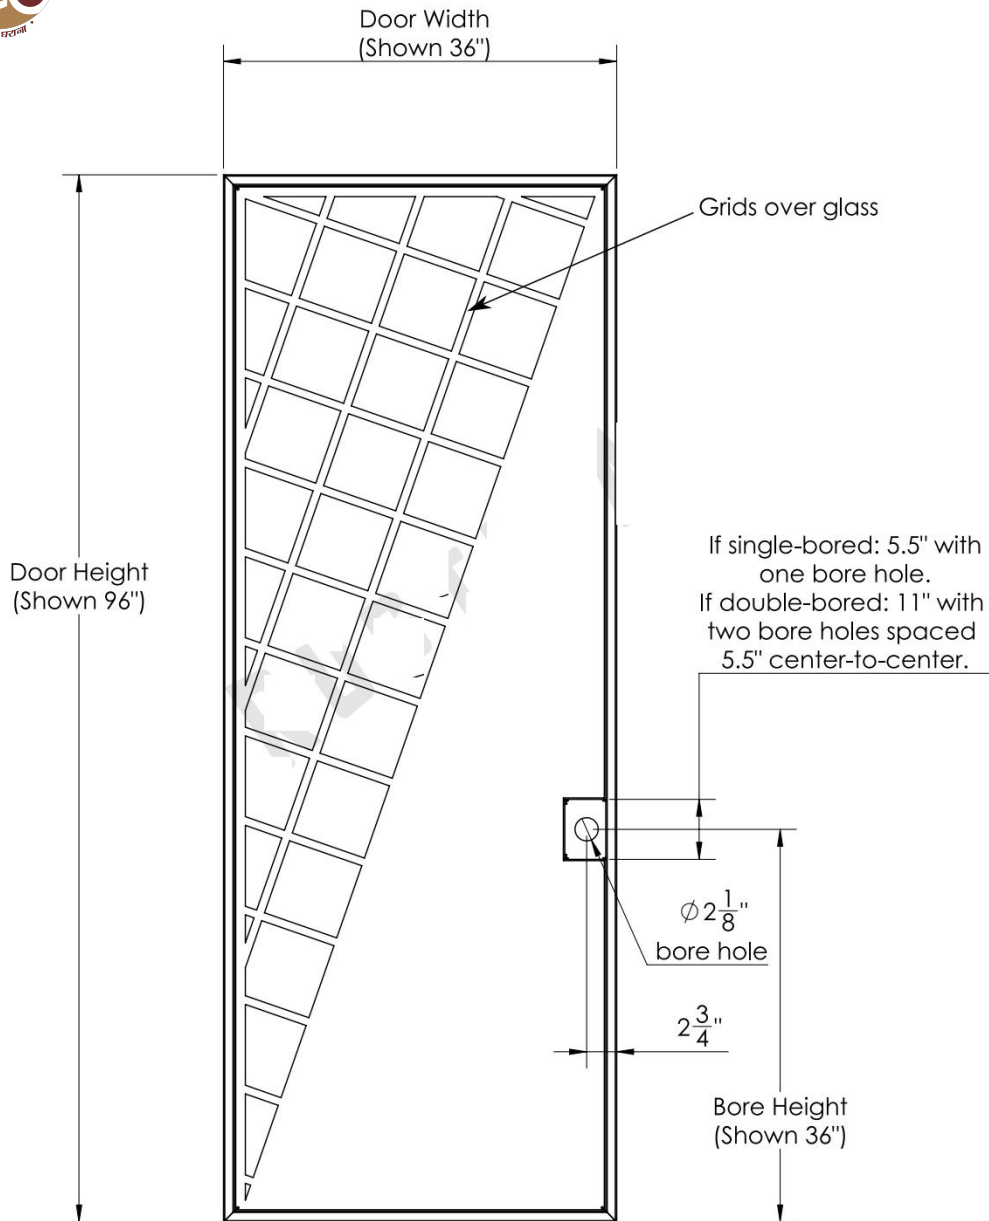

Width: 96 Inches (243 cm)
 Height: 36 Inches (91.44 cm)
 Thickness: 1.75 Inches (4.45 cm)
 2.25 Inches (5.71 cm)

Width: 96 Inches (243 cm)
 Height: 36 Inches (91.44 cm)
 Thickness: 1.75 Inches (4.45 cm)
 2.25 Inches (5.71 cm)