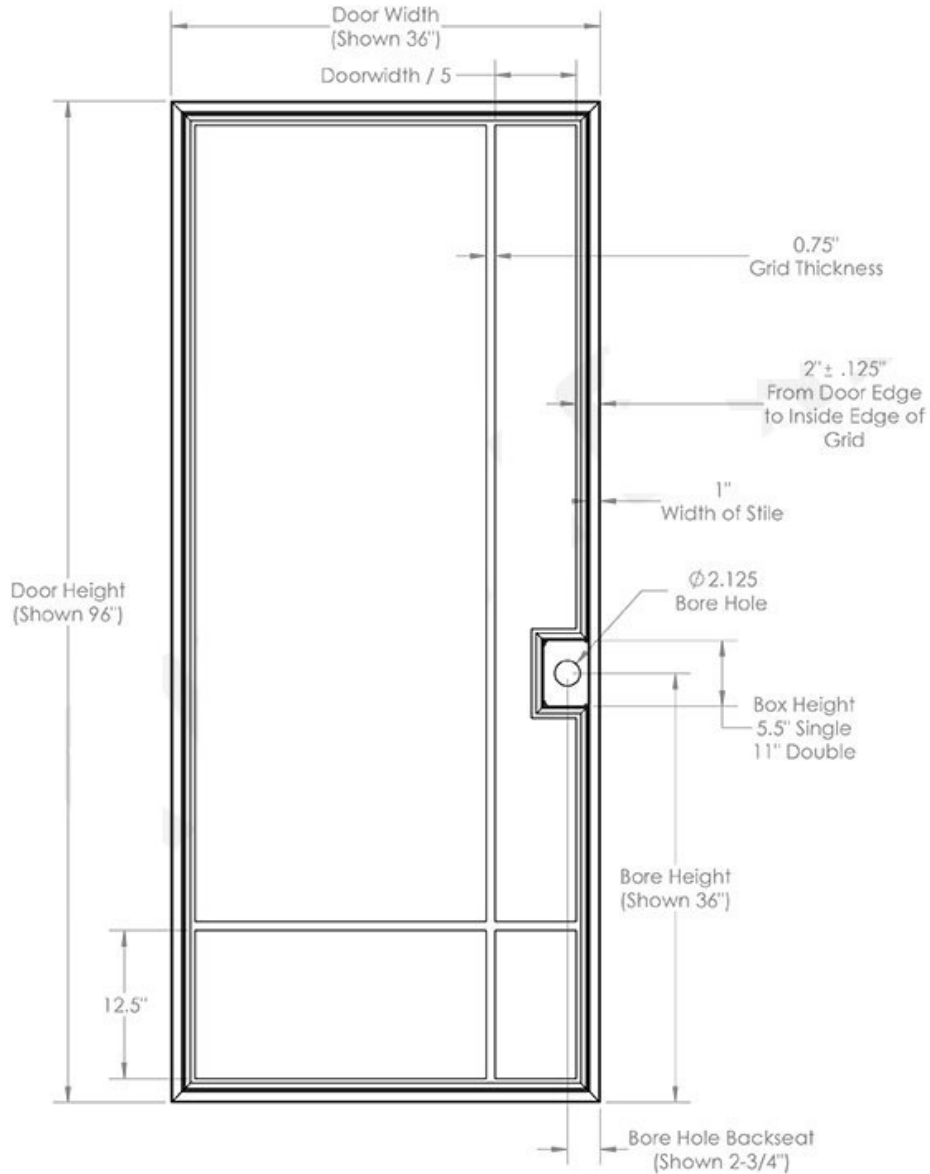

Width: 96 Inches (243 cm)
 Height: 36 Inches (91.44 cm)
 Thickness: 1.75 Inches (4.45 cm)
 2.25 Inches (5.71 cm)

Width: 96 Inches (243 cm)
 Height: 36 Inches (91.44 cm)
 Thickness: 1.75 Inches (4.45 cm)
 2.25 Inches (5.71 cm)