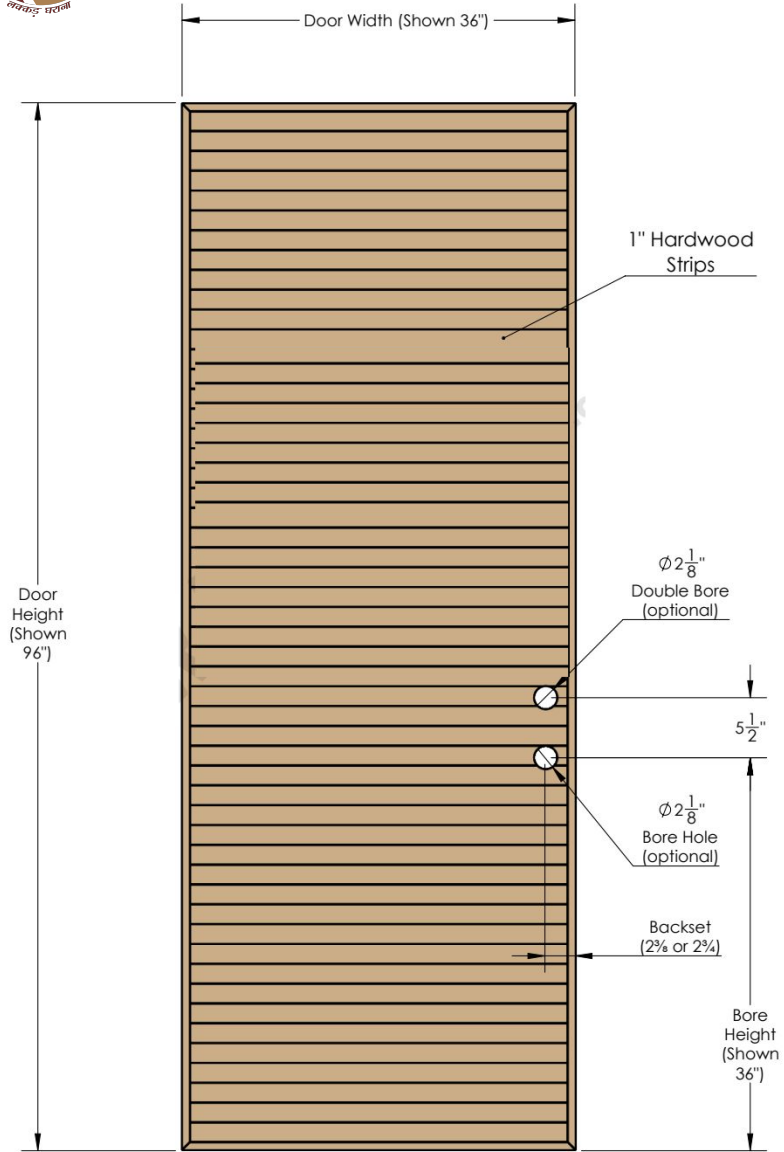

Bore Height
(Shown 36")

Width: 96 Inches (243 cm)
Height: 36 Inches (91.44 cm)
Thickness: 1.75 Inches (4.45 cm)
2.25 Inches (5.71 cm)

Width: 96 Inches (243 cm)
 Height: 36 Inches (91.44 cm)
 Thickness: 1.75 Inches (4.45 cm)
 2.25 Inches (5.71 cm)

Width: 96 Inches (243 cm)
 Height: 36 Inches (91.44 cm)
 Thickness: 1.75 Inches (4.45 cm)
 2.25 Inches (5.71 cm)

Width: 96 Inches (243 cm)
 Height: 36 Inches (91.44 cm)
 Thickness: 1.75 Inches (4.45 cm)
 2.25 Inches (5.71 cm)