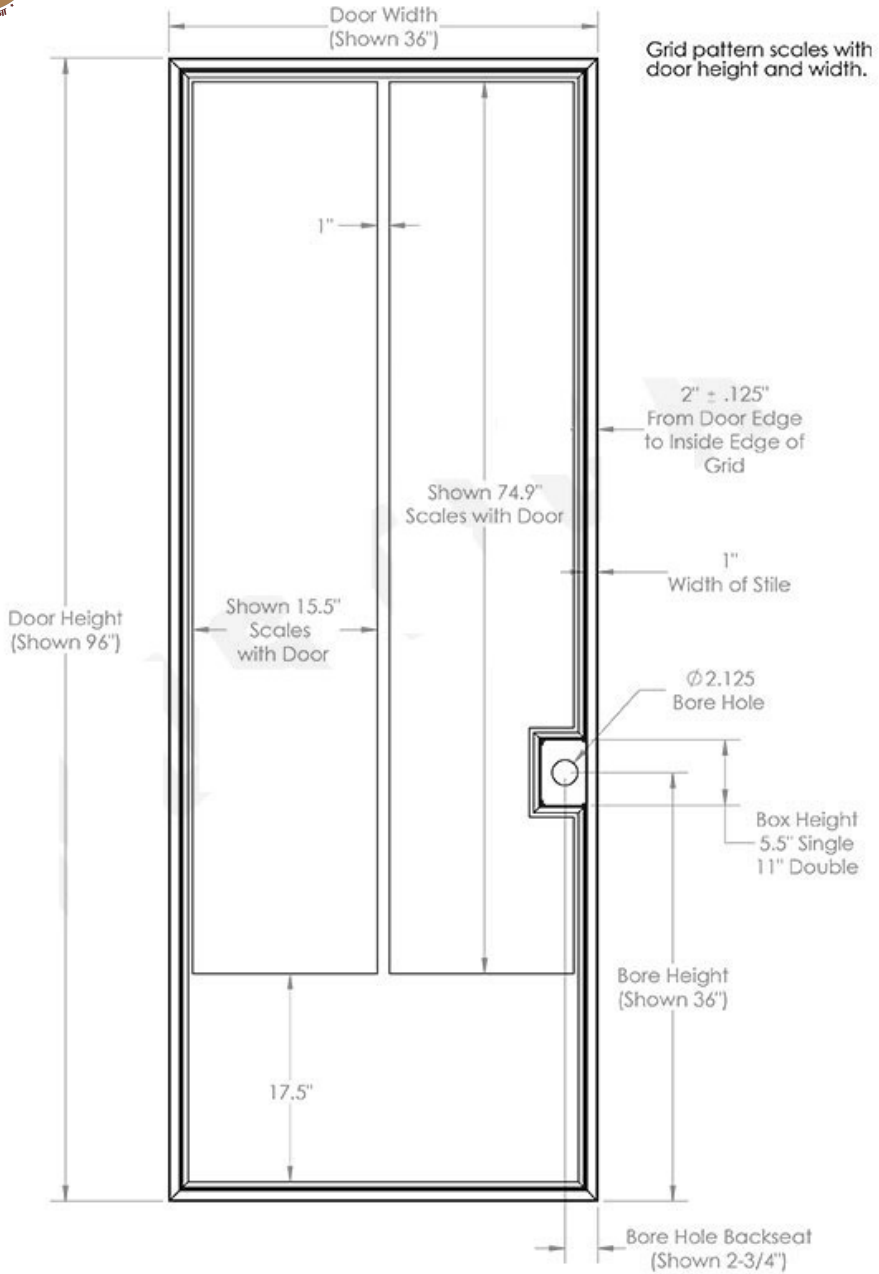

Width: 96 Inches (243 cm)
 Height: 36 Inches (91.44 cm)
 Thickness: 1.75 Inches (4.45 cm)
 2.25 Inches (5.71 cm)

Width: 96 Inches (243 cm)
 Height: 36 Inches (91.44 cm)
 Thickness: 1.75 Inches (4.45 cm)
 2.25 Inches (5.71 cm)